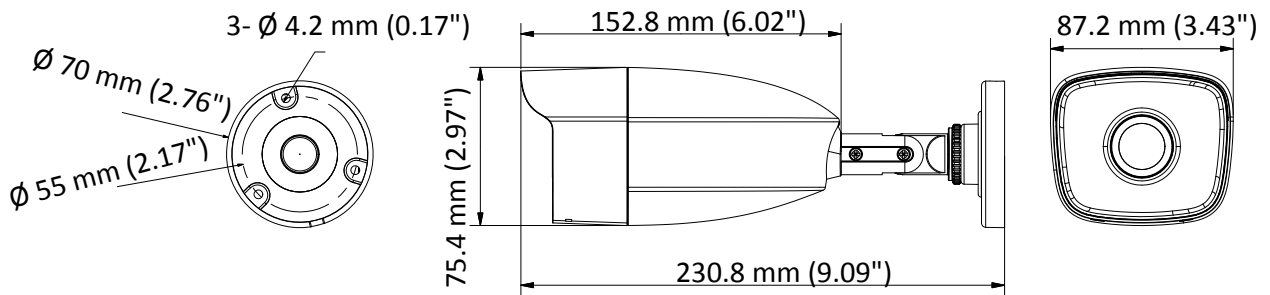

### Key Features

- 4 MP high-performance CMOS
- 2560 × 1440 resolution
- 2.8 mm, 3.6 mm, 6 mm fixed lens
- Day/Night switch
- EXIR 2.0, smart IR, up to 40 m IR distance
- 4 in 1 video output (switchable TVI/AHD/CVI/CVBS)
- IP66

## Specifications

<b>Camera</b>	
Image Sensor	4 MP CMOS image sensor
Signal System	PAL/NTSC
Resolution	2560 (H) × 1440 (V)
Min. Illumination	0.01 Lux@(F1.2, AGC ON), 0 Lux with IR
Shutter Time	1/25 (1/30) s to 1/50,000 s
Lens	2.8 mm, 3.6 mm, 6 mm
Horizontal Field of View	100.2° (2.8 mm), 88° (3.6 mm), 56.9° (6 mm)
Lens Mount	M12
Day & Night	IR cut filter
Angle Adjustment	Pan: 0° to 360°, Tilt: 0° to 180°, Rotation: 0° to 360°
Synchronization	Internal synchronization
Video Frame Rate	PAL: 1080p@25fps, 4 MP@25fps NTSC: 1080p@30fps, 4 MP@30fps
<b>Menu</b>	
AGC	High/Medium/Low/Off
D/N Mode	Auto/Color/BW (Black and White)
BLC	Support
DWDR	Support
Language	English
Functions	Brightness, Sharpness, DNR, Mirror, Smart IR
<b>Interface</b>	
Video Output	1 HD analog output
Switch Button	TVI/AHD/CVI/CVBS
<b>General</b>	
Operating Conditions	-40 °C to 60 °C (-40 °F to 140 °F), Humidity: 90% or less (non-condensation)
Power Supply	12 VDC ±15%
Power Consumption	Max. 4 W
Protection Level	IP66
Material	Metal
IR Range	Up to 40 m
Dimensions	75.4mm × 230.8 mm × 87.2 mm (2.97" × 9.09" × 3.43")
Weight	545 g (1.20 lb.)

## Dimension