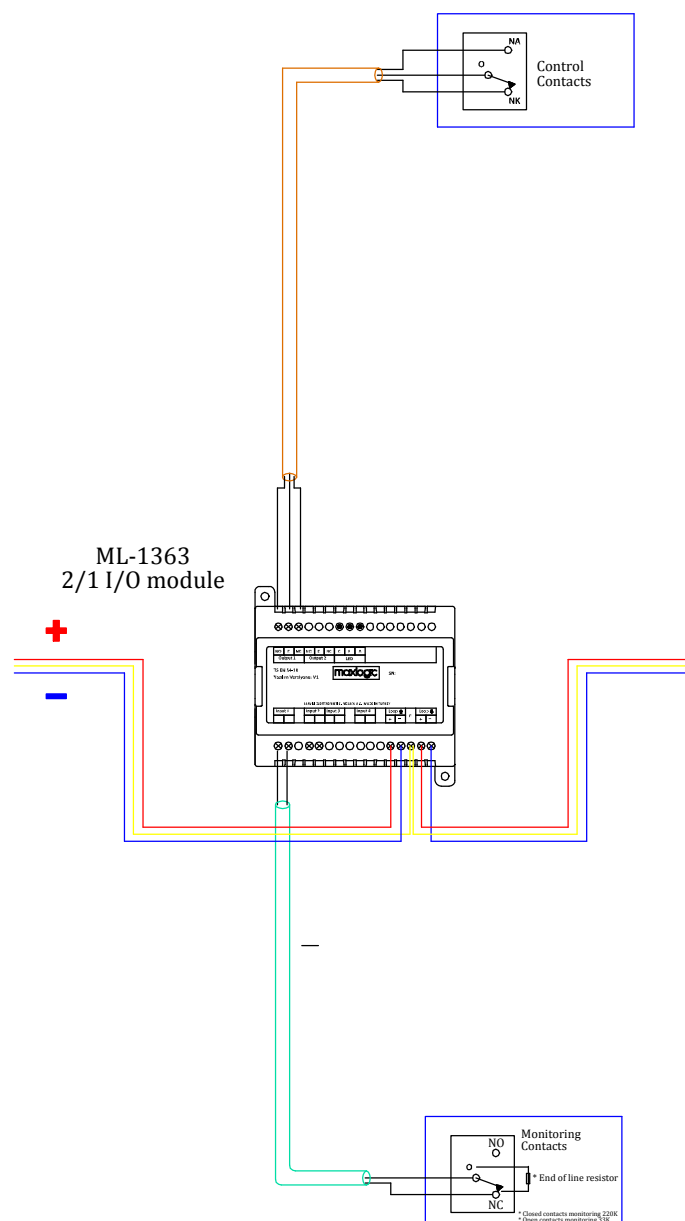

ML-1361 MAXLOGIC INTELLIGENT ADDRESSABLE SYSTEM RELAY CONTROL MODULE, 1-WAY OUTPUT

ML-1361.SCI MAXLOGIC INTELLIGENT  
ADDRESSABLE SYSTEM  
RELAY CONTROL MODULE,  
1-WAY OUTPUT, WITH SHORT  
CIRCUIT ISOLATOR

# ML-1362 MAXLOGIC INTELLIGENT ADDRESSABLE SYSTEM SWITCH MONITOR MODULE, 1-WAY INPUT

ML-1362  
Maxlogic intelligent addressable system  
switch monitor module, 1-way input

ML-1362.SCI MAXLOGIC INTELLIGENT  
ADDRESSABLE SYSTEM  
SWITCH MONITOR MODULE,  
1-WAY INPUT, WITH SHORT  
CIRCUIT ISOLATOR

ML-1362.SCI  
Maxlogic intelligent addressable system switch monitor  
module, 1-way input, with short circuit isolator

ML-1363 MAXLOGIC INTELLIGENT ADDRESSABLE SYSTEM  
2/1 I/O MODULE  
(2 INPUTS / 1 OUTPUT)

ML-1363.SCI MAXLOGIC INTELLIGENT ADDRESSABLE SYSTEM  
2/1 I/O MODULE  
(2 INPUTS / 1 OUTPUT),  
WITH SHORT CIRCUIT ISOLATOR