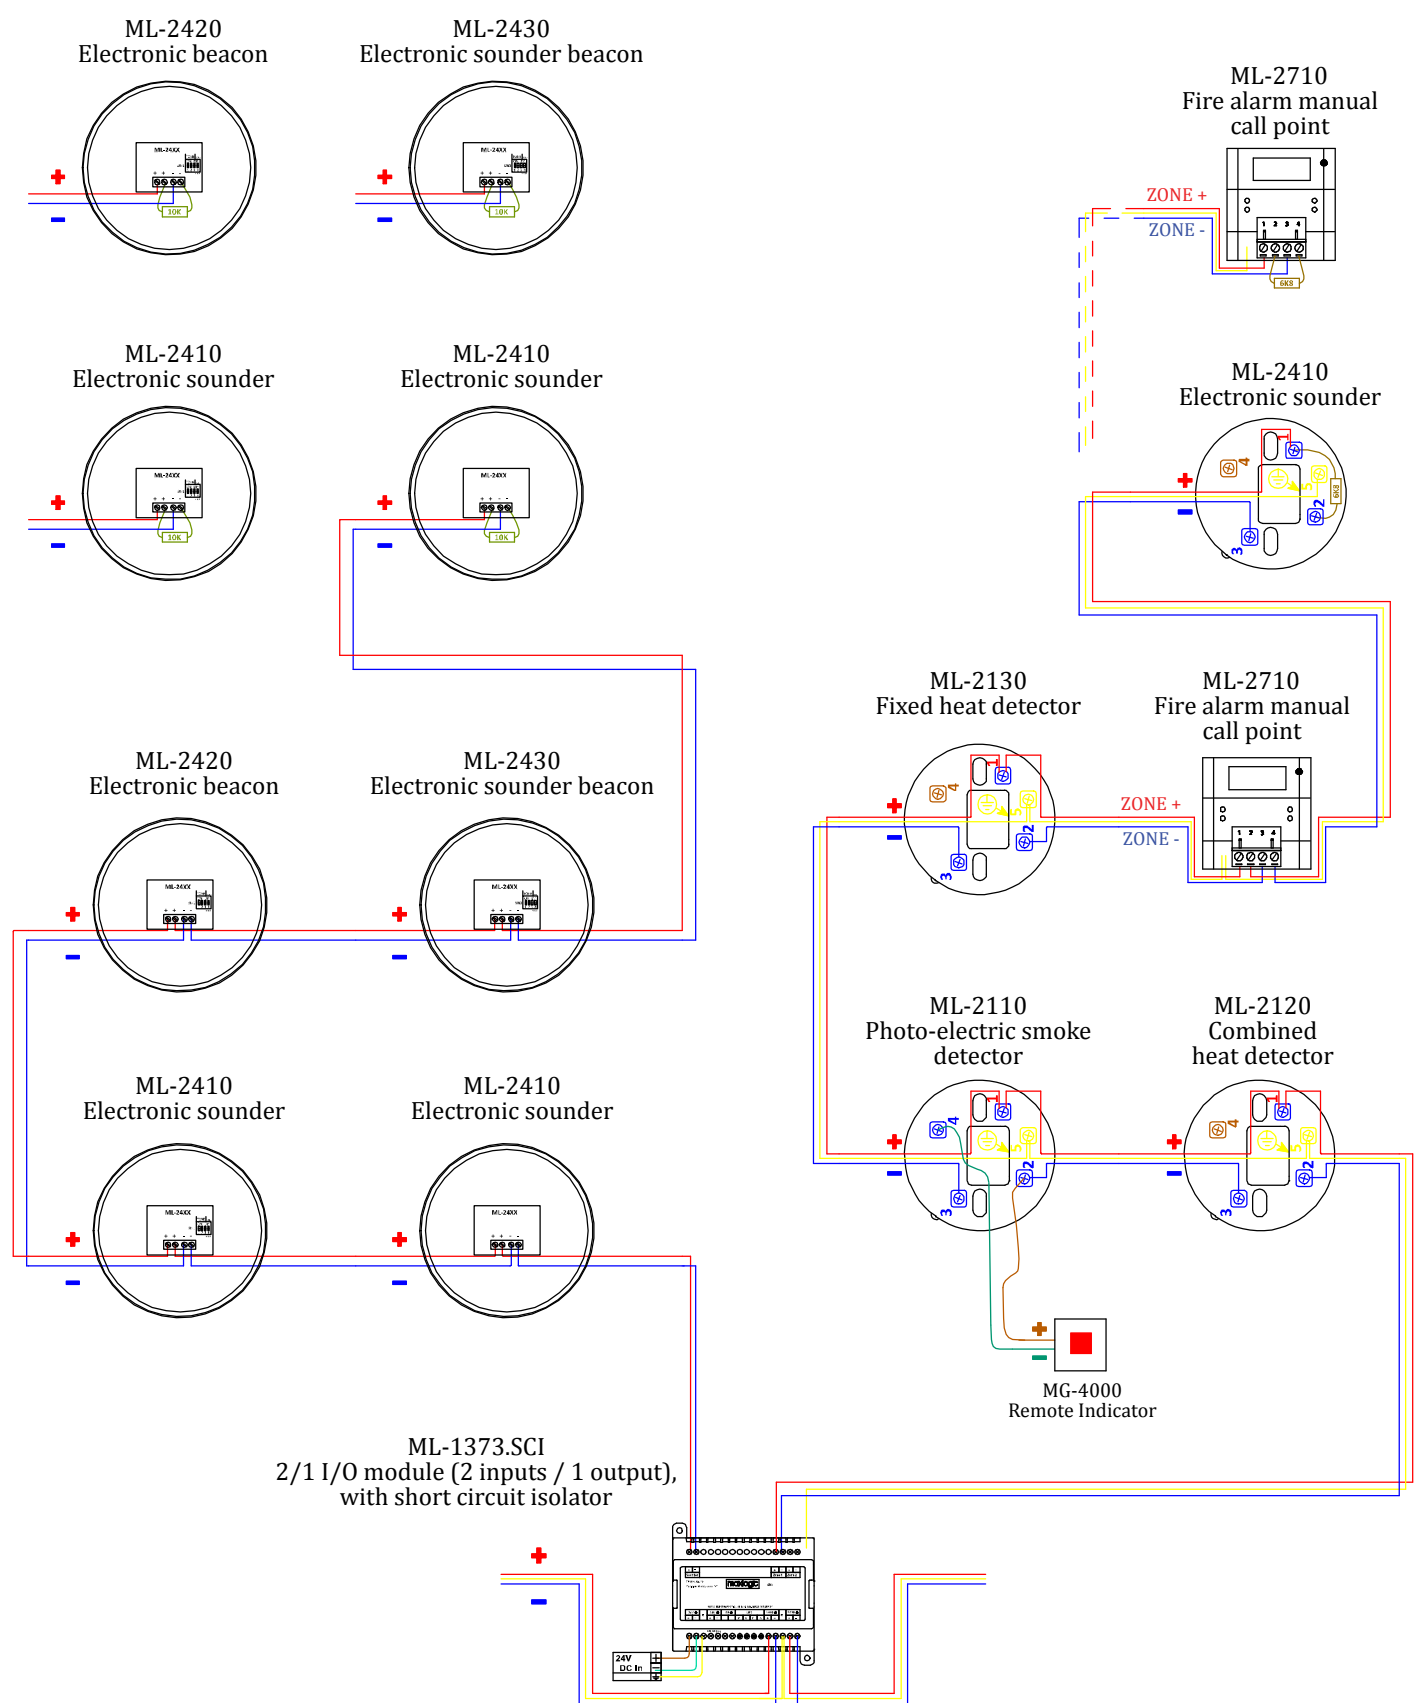

ML-1373.SCI MAXLOGIC INTELLIGENT ADDRESSABLE SYSTEM 2/1 I/O MODULE (2 INPUTS / 1 OUTPUT), WITH SHORT CIRCUIT ISOLATOR