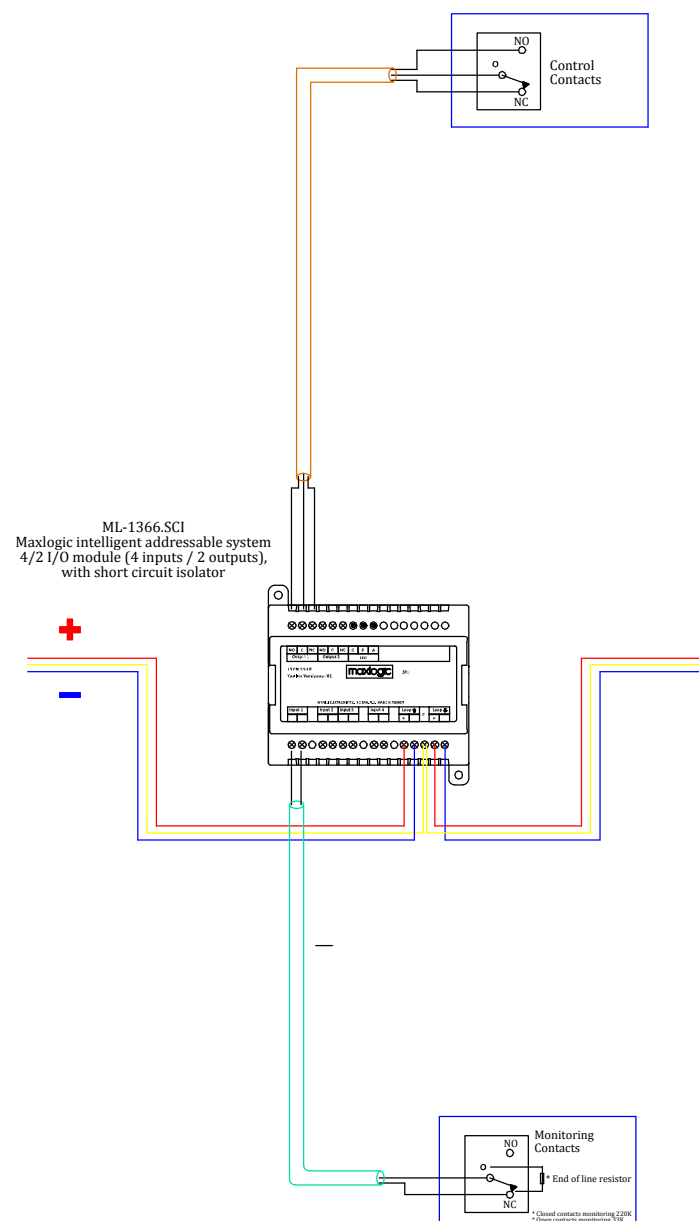

# ML-1362 MAXLOGIC INTELLIGENT ADDRESSABLE SYSTEM SWITCH MONITOR MODULE, 1-WAY INPUT

ML-1362  
Maxlogic intelligent addressable system  
switch monitor module, 1-way input

ML-1362.SCI MAXLOGIC INTELLIGENT  
ADDRESSABLE SYSTEM  
SWITCH MONITOR MODULE,  
1-WAY INPUT, WITH SHORT  
CIRCUIT ISOLATOR

ML-1362.SCI  
Maxlogic intelligent addressable system switch monitor  
module, 1-way input, with short circuit isolator

ML-1363 MAXLOGIC INTELLIGENT ADDRESSABLE SYSTEM  
2/1 I/O MODULE  
(2 INPUTS / 1 OUTPUT)

ML-1363.SCI MAXLOGIC INTELLIGENT ADDRESSABLE SYSTEM  
2/1 I/O MODULE  
(2 INPUTS / 1 OUTPUT),  
WITH SHORT CIRCUIT ISOLATOR

# ML-1366 MAXLOGIC INTELLIGENT ADDRESSABLE SYSTEM 4/2 I/O MODULE (4 INPUTS / 2 OUTPUTS)

ML-1366.SCI MAXLOGIC INTELLIGENT  
ADDRESSABLE SYSTEM  
4/2 I/O MODULE  
(4 INPUTS / 2 OUTPUTS),  
WITH SHORT CIRCUIT ISOLATOR