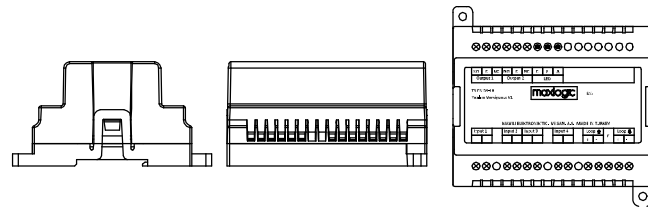

ML-1362.SCI  
Maxlogic intelligent addressable system switch monitor  
module, 1-way input, with short circuit isolator

ML-1363 MAXLOGIC INTELLIGENT ADDRESSABLE SYSTEM  
2/1 I/O MODULE  
(2 INPUTS / 1 OUTPUT)

ML-1363.SCI MAXLOGIC INTELLIGENT ADDRESSABLE SYSTEM  
2/1 I/O MODULE  
(2 INPUTS / 1 OUTPUT),  
WITH SHORT CIRCUIT ISOLATOR

# ML-1366 MAXLOGIC INTELLIGENT ADDRESSABLE SYSTEM 4/2 I/O MODULE (4 INPUTS / 2 OUTPUTS)

ML-1366.SCI MAXLOGIC INTELLIGENT  
ADDRESSABLE SYSTEM  
4/2 I/O MODULE  
(4 INPUTS / 2 OUTPUTS),  
WITH SHORT CIRCUIT ISOLATOR

ML-1371

MAXLOGIC INTELLIGENT  
ADDRESSABLE SYSTEM  
SOUNDER CONTROL MODULE,  
1-WAY OUTPUT

ML-1371.SCI

MAXLOGIC INTELLIGENT  
ADDRESSABLE SYSTEM  
SOUNDER CONTROL MODULE,  
1-WAY OUTPUT, WITH SHORT  
CIRCUIT ISOLATOR