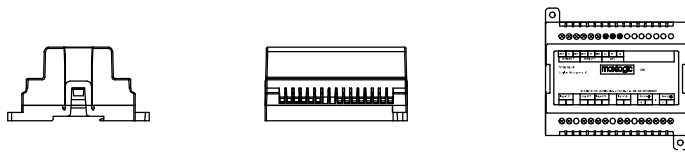

# ML-1372 MAXLOGIC INTELLIGENT ADDRESSABLE SYSTEM ZONE MONITOR MODULE, 1-WAY INPUT

ML-1372.SCI MAXLOGIC INTELLIGENT ADDRESSABLE SYSTEM ZONE MONITOR MODULE, 1-WAY INPUT, WITH SHORT CIRCUIT ISOLATOR

# ML-1373 MAXLOGIC INTELLIGENT ADDRESSABLE SYSTEM 2/1 I/O MODULE (2 INPUTS / 1 OUTPUT)