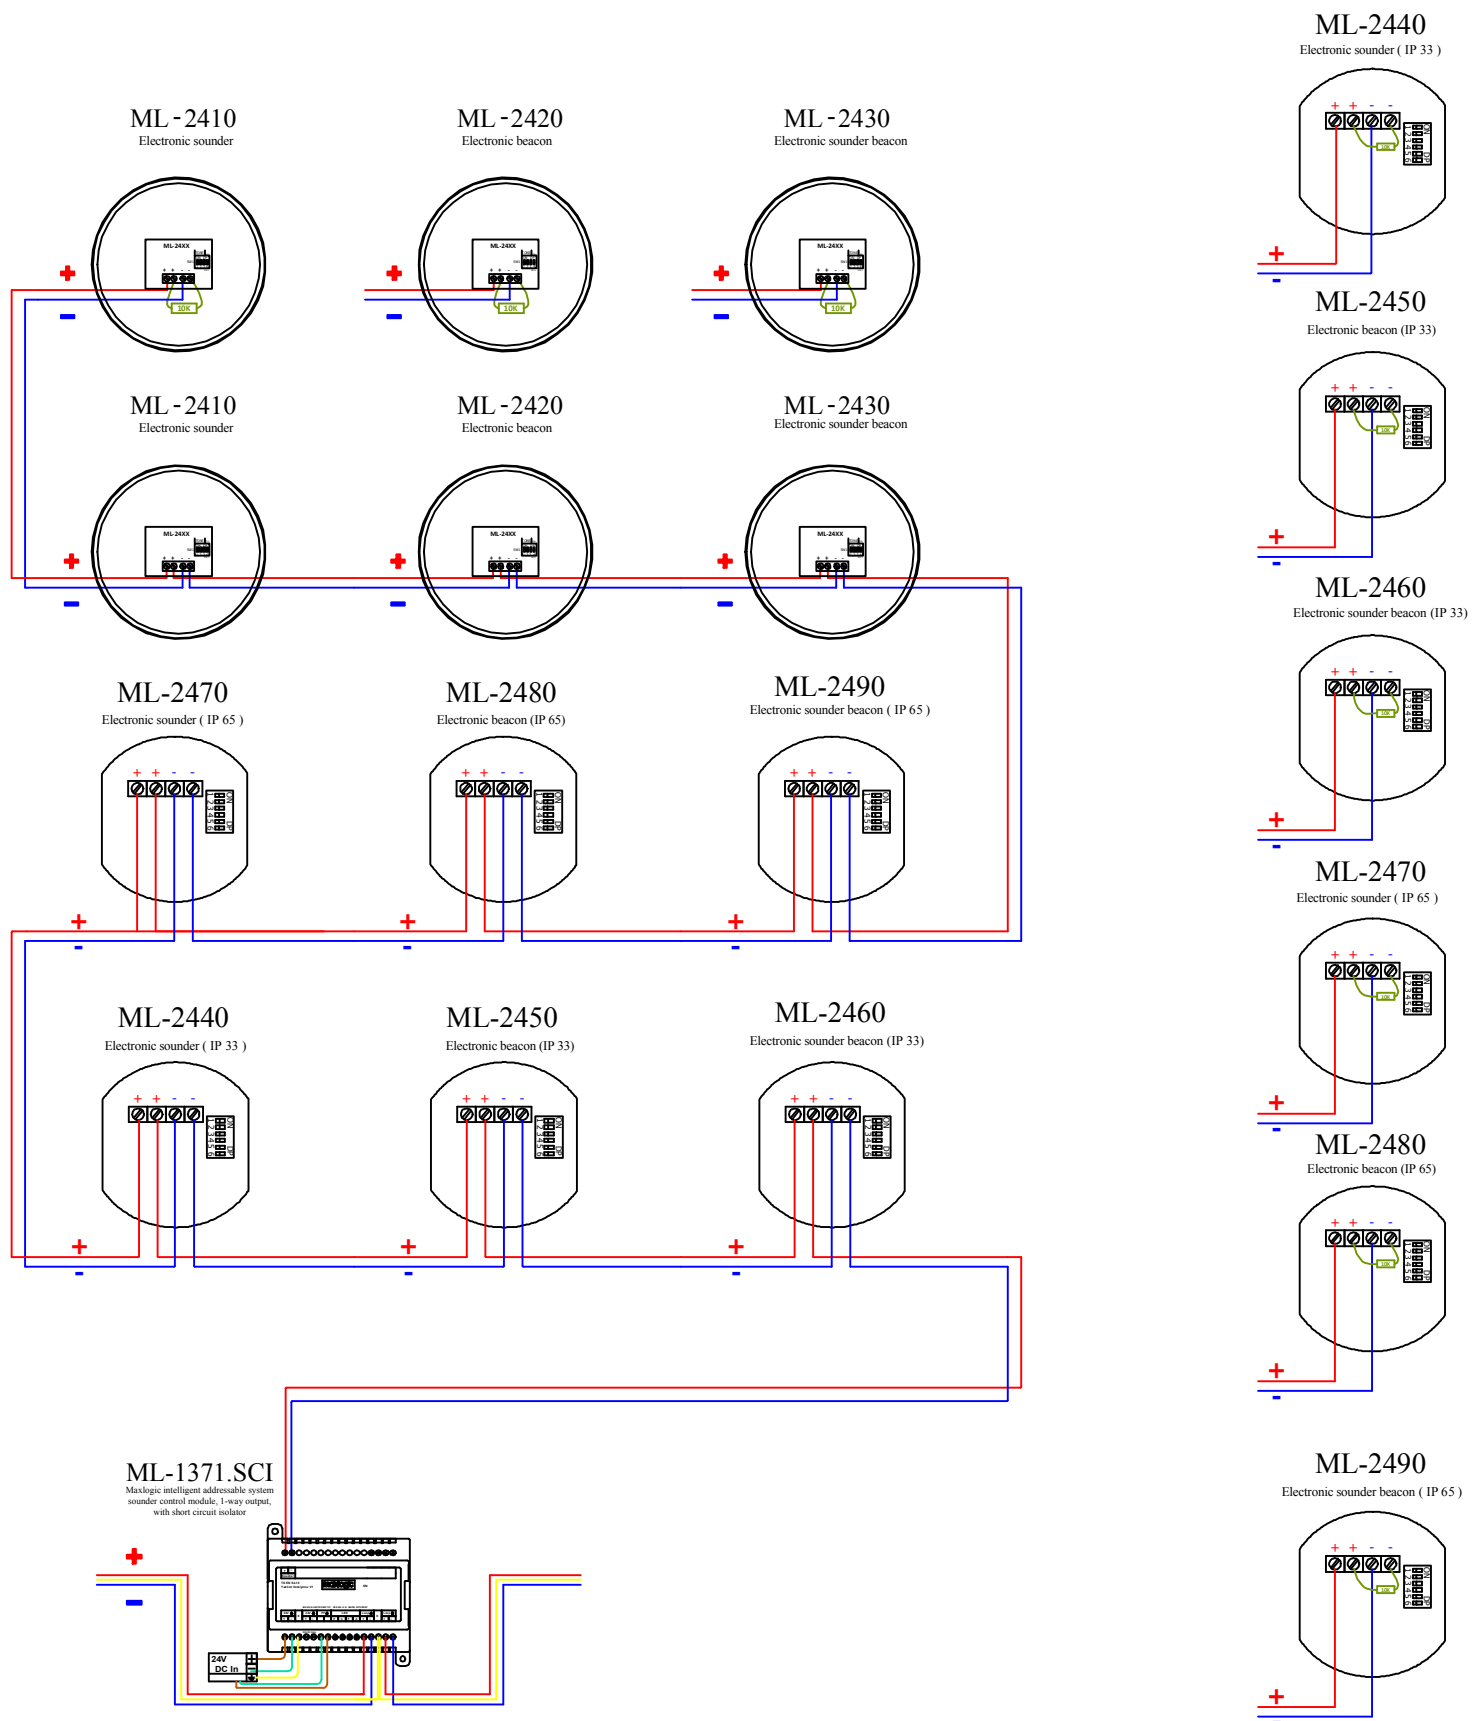

ML-1362.SCI  
Maxlogic intelligent addressable system switch monitor  
module, 1-way input, with short circuit isolator

ML-1363 MAXLOGIC INTELLIGENT ADDRESSABLE SYSTEM  
2/1 I/O MODULE  
(2 INPUTS / 1 OUTPUT)

ML-1371

MAXLOGIC INTELLIGENT  
ADDRESSABLE SYSTEM  
SOUNDER CONTROL MODULE,  
1-WAY OUTPUT

ML-1371.SCI

MAXLOGIC INTELLIGENT  
ADDRESSABLE SYSTEM  
SOUNDER CONTROL MODULE,  
1-WAY OUTPUT, WITH SHORT  
CIRCUIT ISOLATOR

# ML-1372 MAXLOGIC INTELLIGENT ADDRESSABLE SYSTEM ZONE MONITOR MODULE, 1-WAY INPUT

ML-1372.SCI MAXLOGIC INTELLIGENT ADDRESSABLE SYSTEM ZONE MONITOR MODULE, 1-WAY INPUT, WITH SHORT CIRCUIT ISOLATOR

# ML-1373 MAXLOGIC INTELLIGENT ADDRESSABLE SYSTEM 2/1 I/O MODULE (2 INPUTS / 1 OUTPUT)