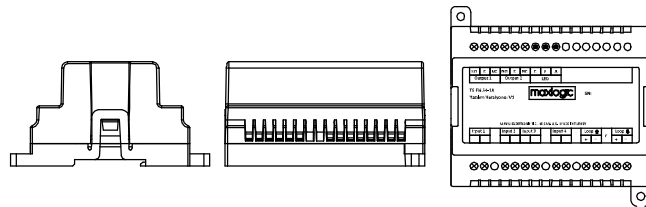

ML-1361 MAXLOGIC INTELLIGENT ADDRESSABLE SYSTEM RELAY CONTROL MODULE, 1-WAY OUTPUT

ML-1361.SCI MAXLOGIC INTELLIGENT  
ADDRESSABLE SYSTEM  
RELAY CONTROL MODULE,  
1-WAY OUTPUT, WITH SHORT  
CIRCUIT ISOLATOR

# ML-1362 MAXLOGIC INTELLIGENT ADDRESSABLE SYSTEM SWITCH MONITOR MODULE, 1-WAY INPUT

ML-1362  
Maxlogic intelligent addressable system  
switch monitor module, 1-way input

ML-1362.SCI MAXLOGIC INTELLIGENT  
ADDRESSABLE SYSTEM  
SWITCH MONITOR MODULE,  
1-WAY INPUT, WITH SHORT  
CIRCUIT ISOLATOR

ML-1362.SCI  
Maxlogic intelligent addressable system switch monitor  
module, 1-way input, with short circuit isolator

ML-1363 MAXLOGIC INTELLIGENT ADDRESSABLE SYSTEM  
2/1 I/O MODULE  
(2 INPUTS / 1 OUTPUT)

ML-1363.SCI MAXLOGIC INTELLIGENT ADDRESSABLE SYSTEM  
2/1 I/O MODULE  
(2 INPUTS / 1 OUTPUT),  
WITH SHORT CIRCUIT ISOLATOR