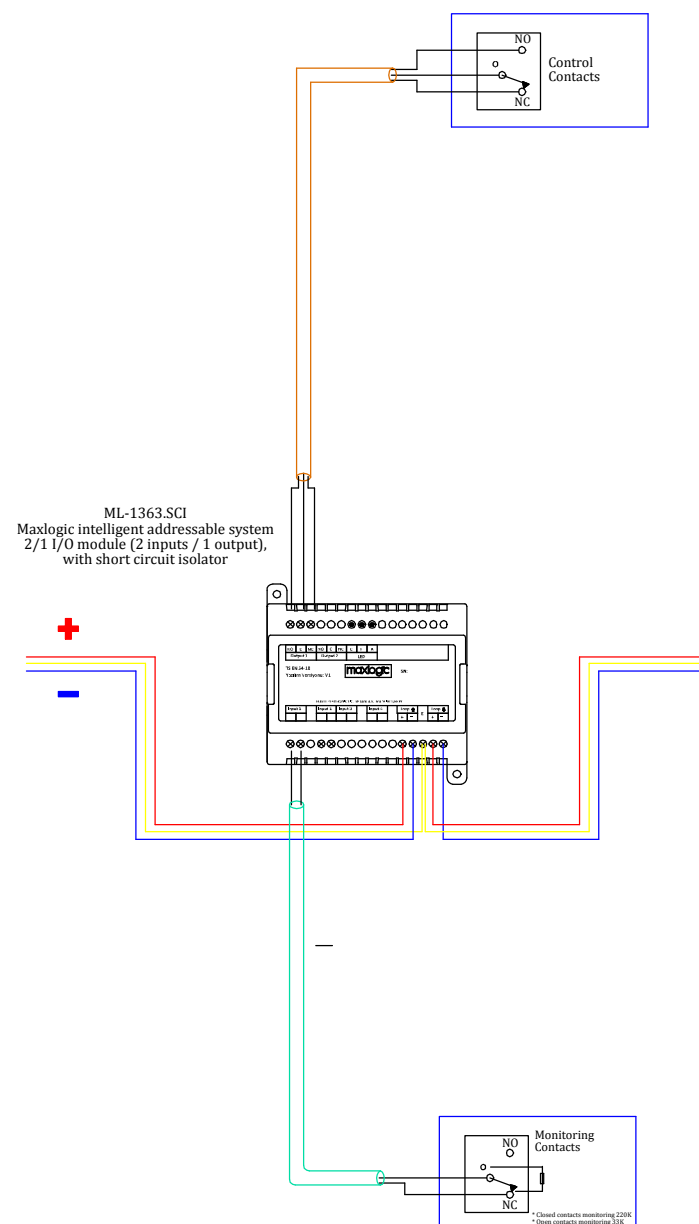

# ML-1362 MAXLOGIC INTELLIGENT ADDRESSABLE SYSTEM SWITCH MONITOR MODULE, 1-WAY INPUT

ML-1362  
Maxlogic intelligent addressable system  
switch monitor module, 1-way input

ML-1362.SCI MAXLOGIC INTELLIGENT  
ADDRESSABLE SYSTEM  
SWITCH MONITOR MODULE,  
1-WAY INPUT, WITH SHORT  
CIRCUIT ISOLATOR

ML-1362.SCI  
Maxlogic intelligent addressable system switch monitor  
module, 1-way input, with short circuit isolator

ML-1363 MAXLOGIC INTELLIGENT ADDRESSABLE SYSTEM  
2/1 I/O MODULE  
(2 INPUTS / 1 OUTPUT)

ML-1363.SCI MAXLOGIC INTELLIGENT ADDRESSABLE SYSTEM  
2/1 I/O MODULE  
(2 INPUTS / 1 OUTPUT),  
WITH SHORT CIRCUIT ISOLATOR

# ML-1366 MAXLOGIC INTELLIGENT ADDRESSABLE SYSTEM 4/2 I/O MODULE (4 INPUTS / 2 OUTPUTS)

ML-1366.SCI MAXLOGIC INTELLIGENT  
ADDRESSABLE SYSTEM  
4/2 I/O MODULE  
(4 INPUTS / 2 OUTPUTS),  
WITH SHORT CIRCUIT ISOLATOR