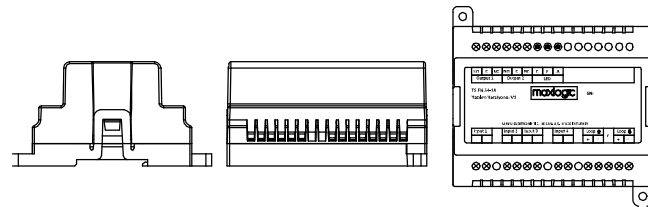

# ML-1362 MAXLOGIC INTELLIGENT ADDRESSABLE SYSTEM SWITCH MONITOR MODULE, 1-WAY INPUT

ML-1362  
Maxlogic intelligent addressable system  
switch monitor module, 1-way input

ML-1362.SCI MAXLOGIC INTELLIGENT  
ADDRESSABLE SYSTEM  
SWITCH MONITOR MODULE,  
1-WAY INPUT, WITH SHORT  
CIRCUIT ISOLATOR

ML-1362.SCI  
Maxlogic intelligent addressable system switch monitor  
module, 1-way input, with short circuit isolator

ML-1363 MAXLOGIC INTELLIGENT ADDRESSABLE SYSTEM  
2/1 I/O MODULE  
(2 INPUTS / 1 OUTPUT)

ML-1363.SCI MAXLOGIC INTELLIGENT ADDRESSABLE SYSTEM  
2/1 I/O MODULE  
(2 INPUTS / 1 OUTPUT),  
WITH SHORT CIRCUIT ISOLATOR

# ML-1366 MAXLOGIC INTELLIGENT ADDRESSABLE SYSTEM 4/2 I/O MODULE (4 INPUTS / 2 OUTPUTS)

ML-1366.SCI MAXLOGIC INTELLIGENT  
ADDRESSABLE SYSTEM  
4/2 I/O MODULE  
(4 INPUTS / 2 OUTPUTS),  
WITH SHORT CIRCUIT ISOLATOR