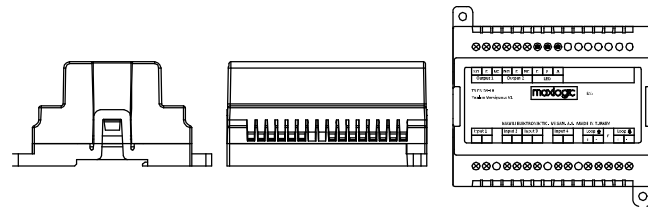

# ML-1362 MAXLOGIC INTELLIGENT ADDRESSABLE SYSTEM SWITCH MONITOR MODULE, 1-WAY INPUT

ML-1362  
Maxlogic intelligent addressable system  
switch monitor module, 1-way input

ML-1362.SCI MAXLOGIC INTELLIGENT  
ADDRESSABLE SYSTEM  
SWITCH MONITOR MODULE,  
1-WAY INPUT, WITH SHORT  
CIRCUIT ISOLATOR

ML-1362.SCI  
Maxlogic intelligent addressable system switch monitor  
module, 1-way input, with short circuit isolator

ML-1363 MAXLOGIC INTELLIGENT ADDRESSABLE SYSTEM  
2/1 I/O MODULE  
(2 INPUTS / 1 OUTPUT)

ML-1363.SCI MAXLOGIC INTELLIGENT ADDRESSABLE SYSTEM  
2/1 I/O MODULE  
(2 INPUTS / 1 OUTPUT),  
WITH SHORT CIRCUIT ISOLATOR

# ML-1366 MAXLOGIC INTELLIGENT ADDRESSABLE SYSTEM 4/2 I/O MODULE (4 INPUTS / 2 OUTPUTS)

ML-1366.SCI MAXLOGIC INTELLIGENT  
ADDRESSABLE SYSTEM  
4/2 I/O MODULE  
(4 INPUTS / 2 OUTPUTS),  
WITH SHORT CIRCUIT ISOLATOR