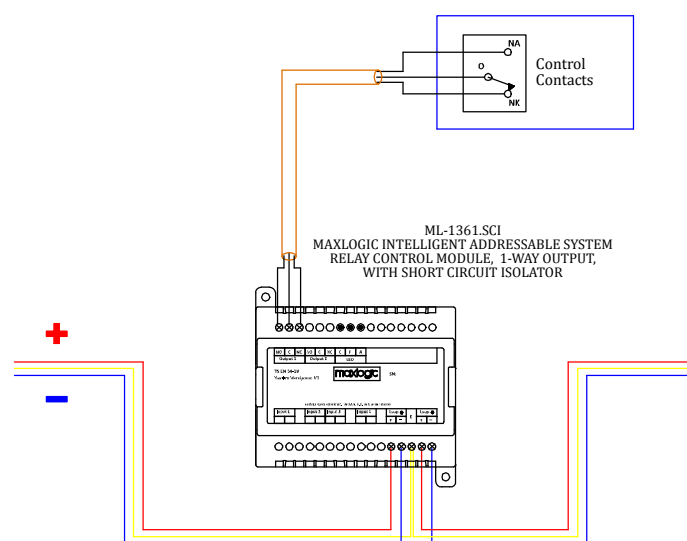

ML-1361 MAXLOGIC INTELLIGENT ADDRESSABLE SYSTEM RELAY CONTROL MODULE, 1-WAY OUTPUT

ML-1361.SCI MAXLOGIC INTELLIGENT  
ADDRESSABLE SYSTEM  
RELAY CONTROL MODULE,  
1-WAY OUTPUT, WITH SHORT  
CIRCUIT ISOLATOR

# ML-1362 MAXLOGIC INTELLIGENT ADDRESSABLE SYSTEM SWITCH MONITOR MODULE, 1-WAY INPUT

ML-1362  
Maxlogic intelligent addressable system  
switch monitor module, 1-way input

ML-1362.SCI MAXLOGIC INTELLIGENT  
ADDRESSABLE SYSTEM  
SWITCH MONITOR MODULE,  
1-WAY INPUT, WITH SHORT  
CIRCUIT ISOLATOR

ML-1362.SCI  
Maxlogic intelligent addressable system switch monitor  
module, 1-way input, with short circuit isolator

ML-1363 MAXLOGIC INTELLIGENT ADDRESSABLE SYSTEM  
2/1 I/O MODULE  
(2 INPUTS / 1 OUTPUT)

ML-1363.SCI MAXLOGIC INTELLIGENT ADDRESSABLE SYSTEM  
2/1 I/O MODULE  
(2 INPUTS / 1 OUTPUT),  
WITH SHORT CIRCUIT ISOLATOR