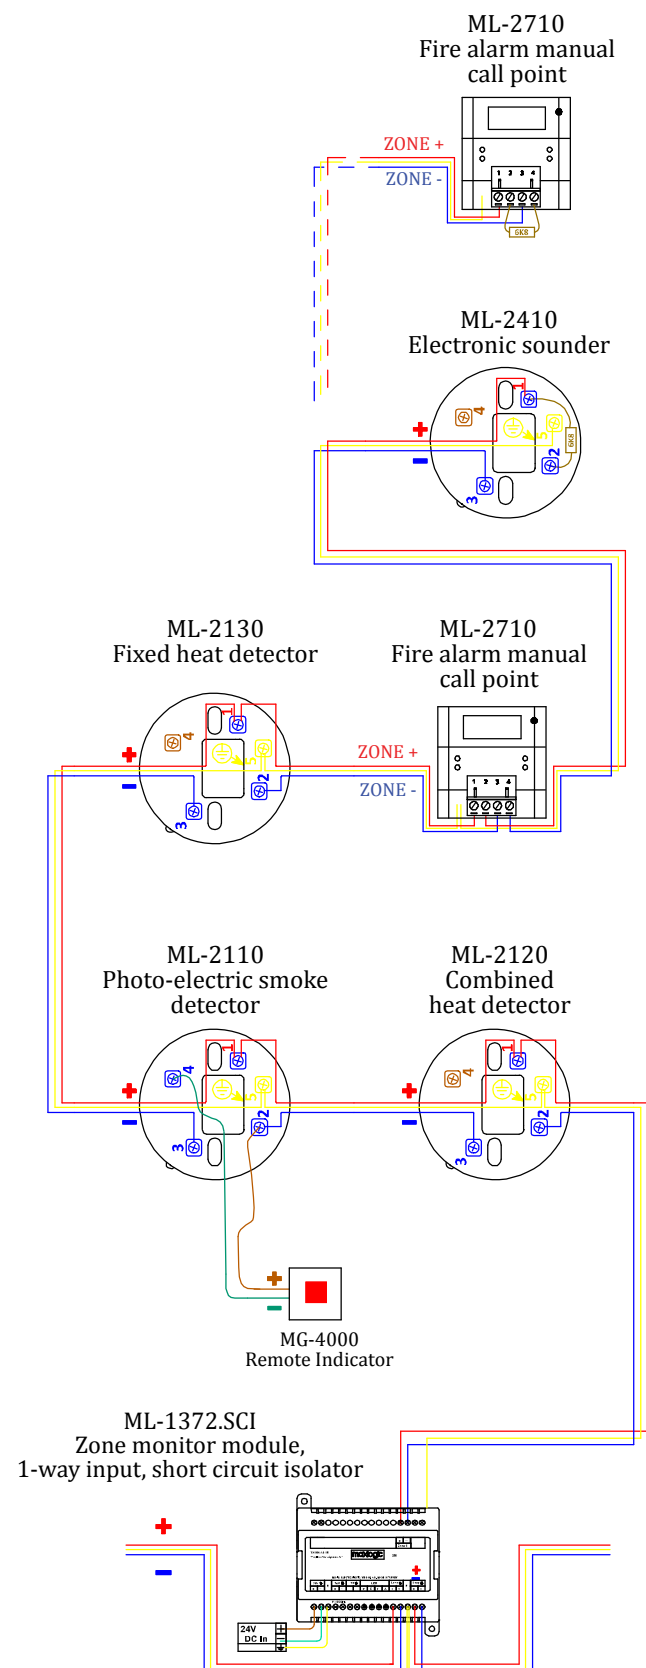

# ML-1362 MAXLOGIC INTELLIGENT ADDRESSABLE SYSTEM SWITCH MONITOR MODULE, 1-WAY INPUT

ML-1362  
Maxlogic intelligent addressable system  
switch monitor module, 1-way input

ML-1362.SCI MAXLOGIC INTELLIGENT  
ADDRESSABLE SYSTEM  
SWITCH MONITOR MODULE,  
1-WAY INPUT, WITH SHORT  
CIRCUIT ISOLATOR

ML-1362.SCI  
Maxlogic intelligent addressable system switch monitor  
module, 1-way input, with short circuit isolator

ML-1363 MAXLOGIC INTELLIGENT ADDRESSABLE SYSTEM  
2/1 I/O MODULE  
(2 INPUTS / 1 OUTPUT)

ML-1371

MAXLOGIC INTELLIGENT  
ADDRESSABLE SYSTEM  
SOUNDER CONTROL MODULE,  
1-WAY OUTPUT

ML-1371.SCI

MAXLOGIC INTELLIGENT  
ADDRESSABLE SYSTEM  
SOUNDER CONTROL MODULE,  
1-WAY OUTPUT, WITH SHORT  
CIRCUIT ISOLATOR

# ML-1372 MAXLOGIC INTELLIGENT ADDRESSABLE SYSTEM ZONE MONITOR MODULE, 1-WAY INPUT

ML-1372.SCI MAXLOGIC INTELLIGENT ADDRESSABLE SYSTEM ZONE MONITOR MODULE, 1-WAY INPUT, WITH SHORT CIRCUIT ISOLATOR