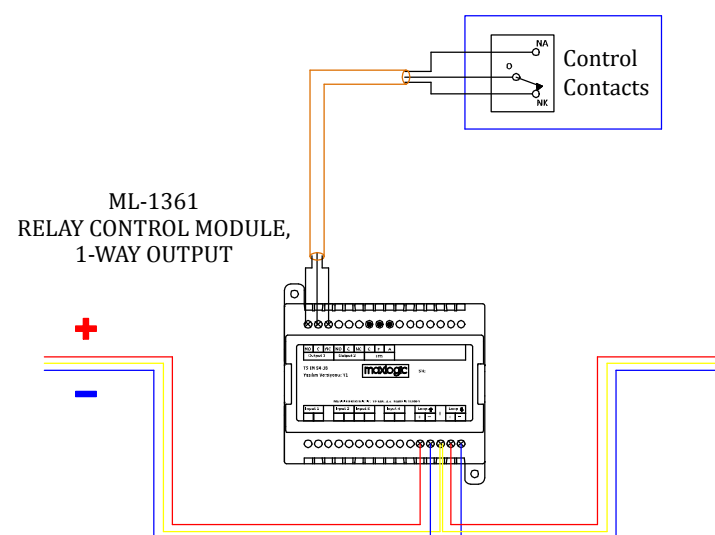

ML-1361 MAXLOGIC INTELLIGENT ADDRESSABLE SYSTEM RELAY CONTROL MODULE, 1-WAY OUTPUT

ML-1361.SCI MAXLOGIC INTELLIGENT  
ADDRESSABLE SYSTEM  
RELAY CONTROL MODULE,  
1-WAY OUTPUT, WITH SHORT  
CIRCUIT ISOLATOR

# ML-1362 MAXLOGIC INTELLIGENT ADDRESSABLE SYSTEM SWITCH MONITOR MODULE, 1-WAY INPUT

ML-1362  
Maxlogic intelligent addressable system  
switch monitor module, 1-way input

ML-1362.SCI MAXLOGIC INTELLIGENT  
ADDRESSABLE SYSTEM  
SWITCH MONITOR MODULE,  
1-WAY INPUT, WITH SHORT  
CIRCUIT ISOLATOR

ML-1362.SCI  
Maxlogic intelligent addressable system switch monitor  
module, 1-way input, with short circuit isolator

ML-1363 MAXLOGIC INTELLIGENT ADDRESSABLE SYSTEM  
2/1 I/O MODULE  
(2 INPUTS / 1 OUTPUT)

ML-1363.SCI MAXLOGIC INTELLIGENT ADDRESSABLE SYSTEM  
2/1 I/O MODULE  
(2 INPUTS / 1 OUTPUT),  
WITH SHORT CIRCUIT ISOLATOR