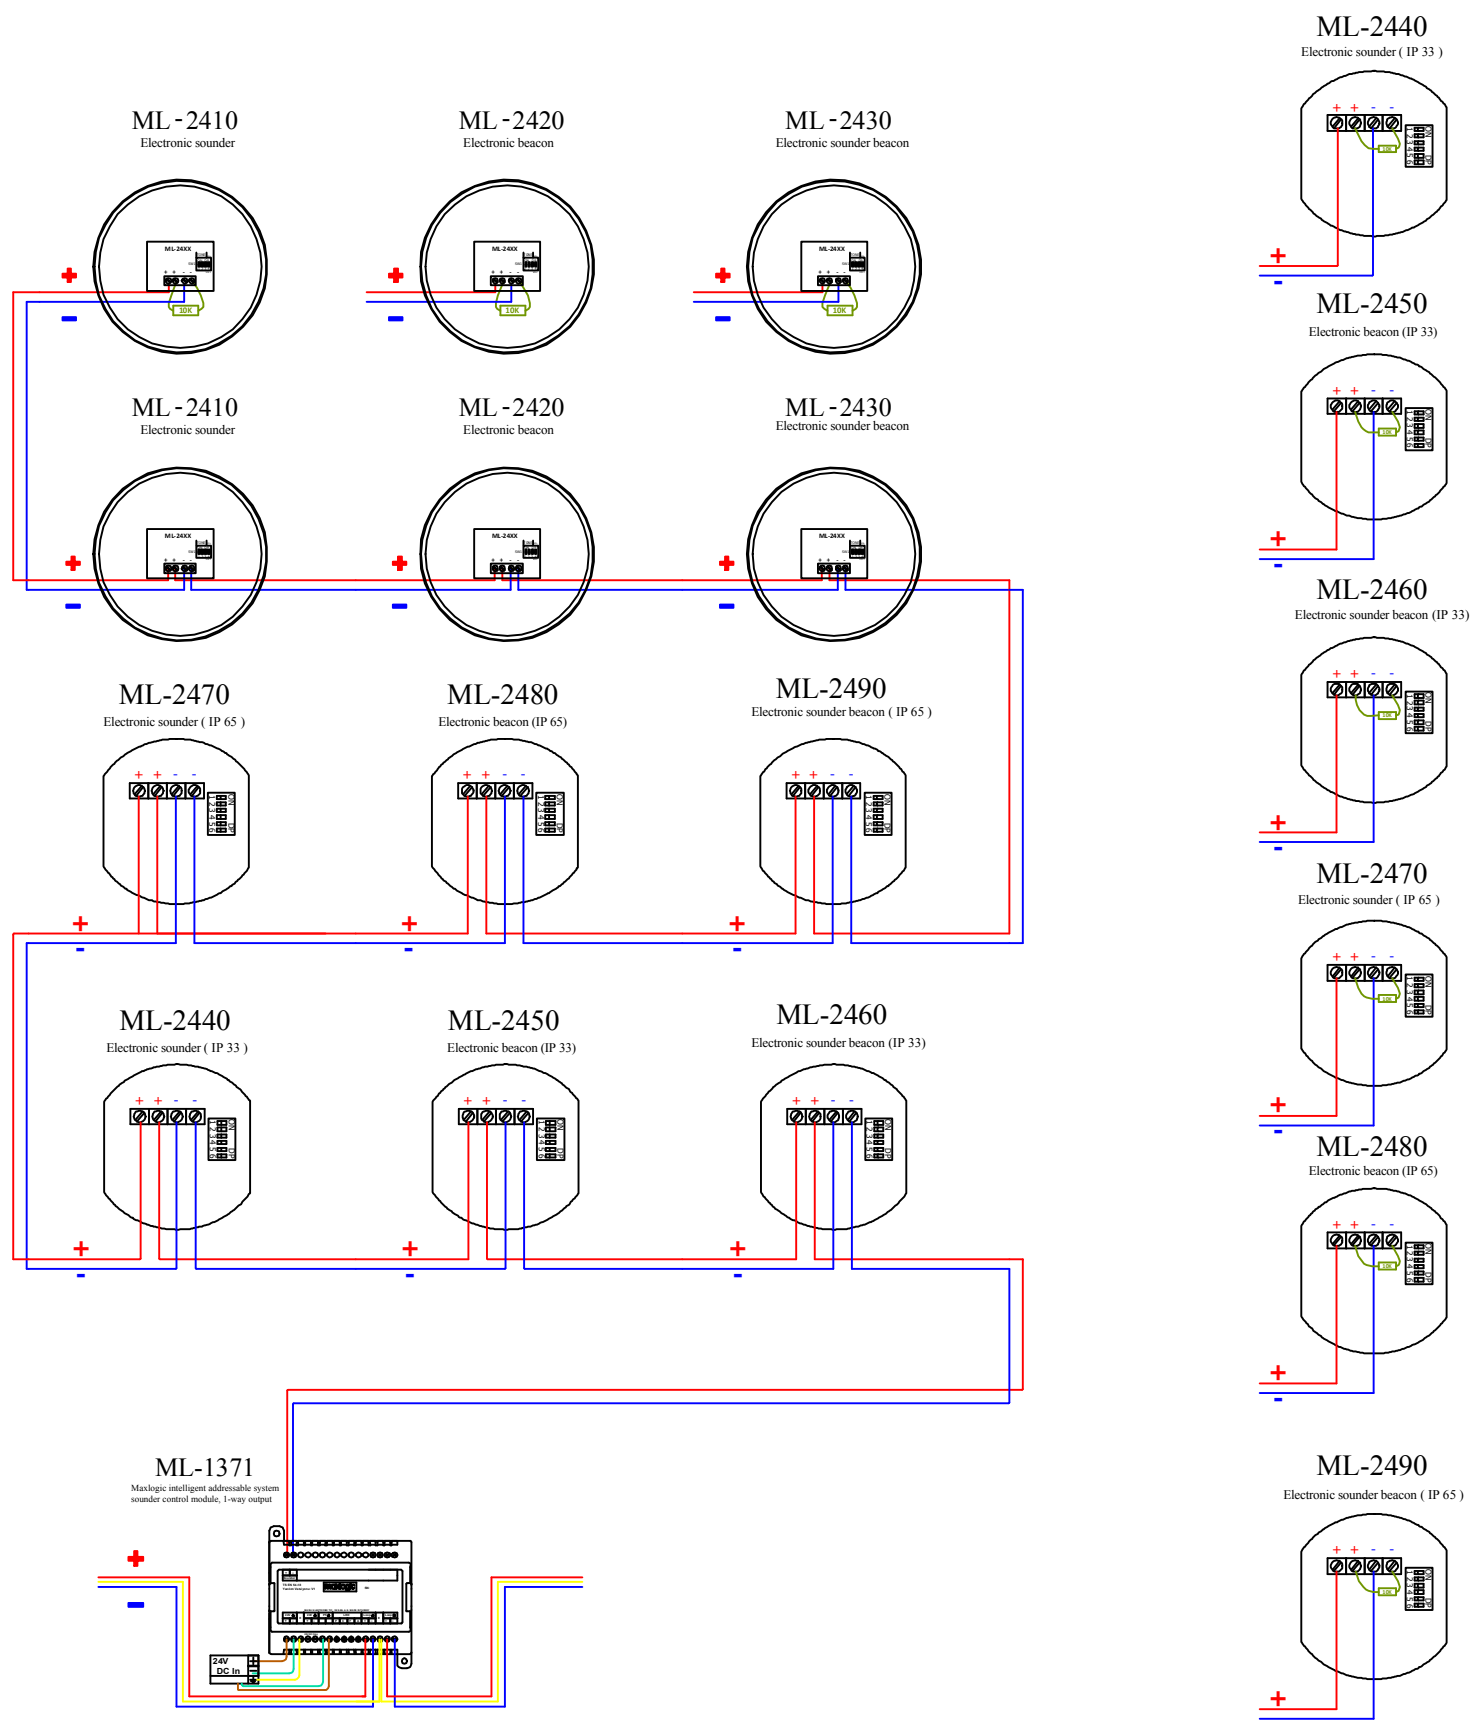

ML-1362.SCI  
Maxlogic intelligent addressable system switch monitor  
module, 1-way input, with short circuit isolator

ML-1363 MAXLOGIC INTELLIGENT ADDRESSABLE SYSTEM  
2/1 I/O MODULE  
(2 INPUTS / 1 OUTPUT)

# ML-1366 MAXLOGIC INTELLIGENT ADDRESSABLE SYSTEM 4/2 I/O MODULE (4 INPUTS / 2 OUTPUTS)

ML-1366.SCI MAXLOGIC INTELLIGENT  
ADDRESSABLE SYSTEM  
4/2 I/O MODULE  
(4 INPUTS / 2 OUTPUTS),  
WITH SHORT CIRCUIT ISOLATOR

ML-1371

MAXLOGIC INTELLIGENT  
ADDRESSABLE SYSTEM  
SOUNDER CONTROL MODULE,  
1-WAY OUTPUT

ML-1371.SCI

MAXLOGIC INTELLIGENT  
ADDRESSABLE SYSTEM  
SOUNDER CONTROL MODULE,  
1-WAY OUTPUT, WITH SHORT  
CIRCUIT ISOLATOR

# ML-1372 MAXLOGIC INTELLIGENT ADDRESSABLE SYSTEM ZONE MONITOR MODULE, 1-WAY INPUT

ML-1372.SCI MAXLOGIC INTELLIGENT ADDRESSABLE SYSTEM ZONE MONITOR MODULE, 1-WAY INPUT, WITH SHORT CIRCUIT ISOLATOR