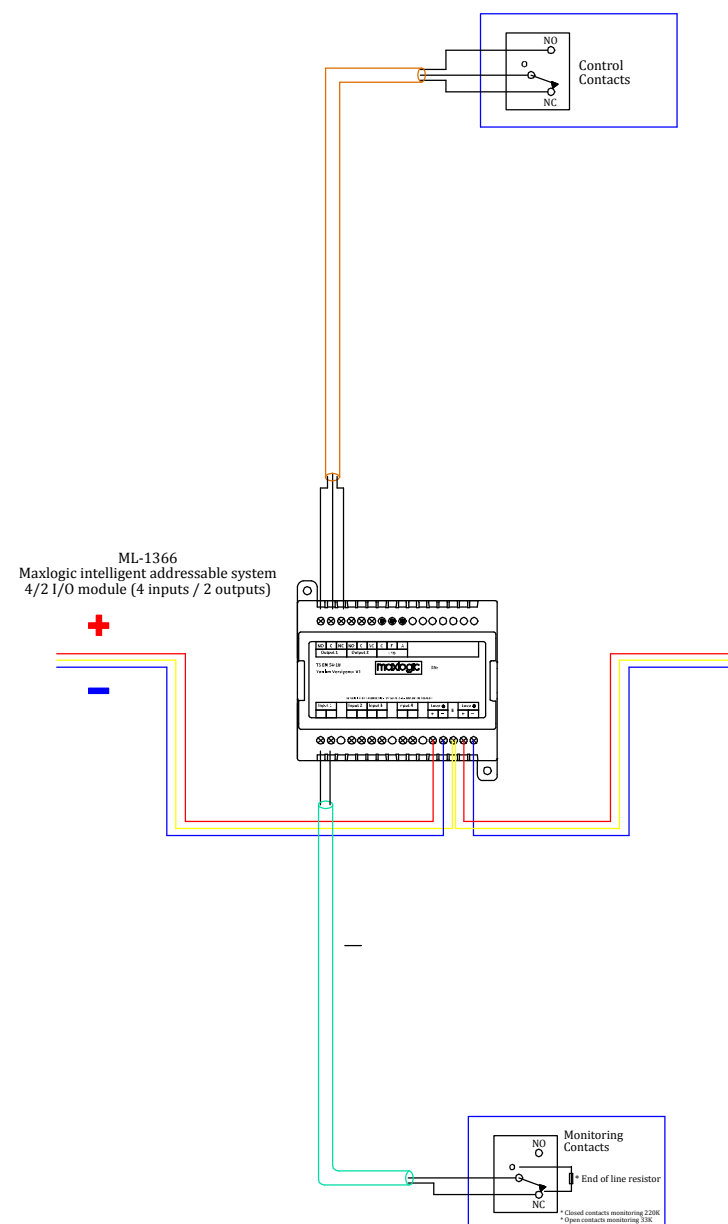

# ML-1362 MAXLOGIC INTELLIGENT ADDRESSABLE SYSTEM SWITCH MONITOR MODULE, 1-WAY INPUT

ML-1362  
Maxlogic intelligent addressable system  
switch monitor module, 1-way input

ML-1362.SCI MAXLOGIC INTELLIGENT  
ADDRESSABLE SYSTEM  
SWITCH MONITOR MODULE,  
1-WAY INPUT, WITH SHORT  
CIRCUIT ISOLATOR

ML-1362.SCI  
Maxlogic intelligent addressable system switch monitor  
module, 1-way input, with short circuit isolator

ML-1363 MAXLOGIC INTELLIGENT ADDRESSABLE SYSTEM  
2/1 I/O MODULE  
(2 INPUTS / 1 OUTPUT)

ML-1363.SCI MAXLOGIC INTELLIGENT ADDRESSABLE SYSTEM  
2/1 I/O MODULE  
(2 INPUTS / 1 OUTPUT),  
WITH SHORT CIRCUIT ISOLATOR

# ML-1366 MAXLOGIC INTELLIGENT ADDRESSABLE SYSTEM 4/2 I/O MODULE (4 INPUTS / 2 OUTPUTS)

ML-1366.SCI MAXLOGIC INTELLIGENT  
ADDRESSABLE SYSTEM  
4/2 I/O MODULE  
(4 INPUTS / 2 OUTPUTS),  
WITH SHORT CIRCUIT ISOLATOR