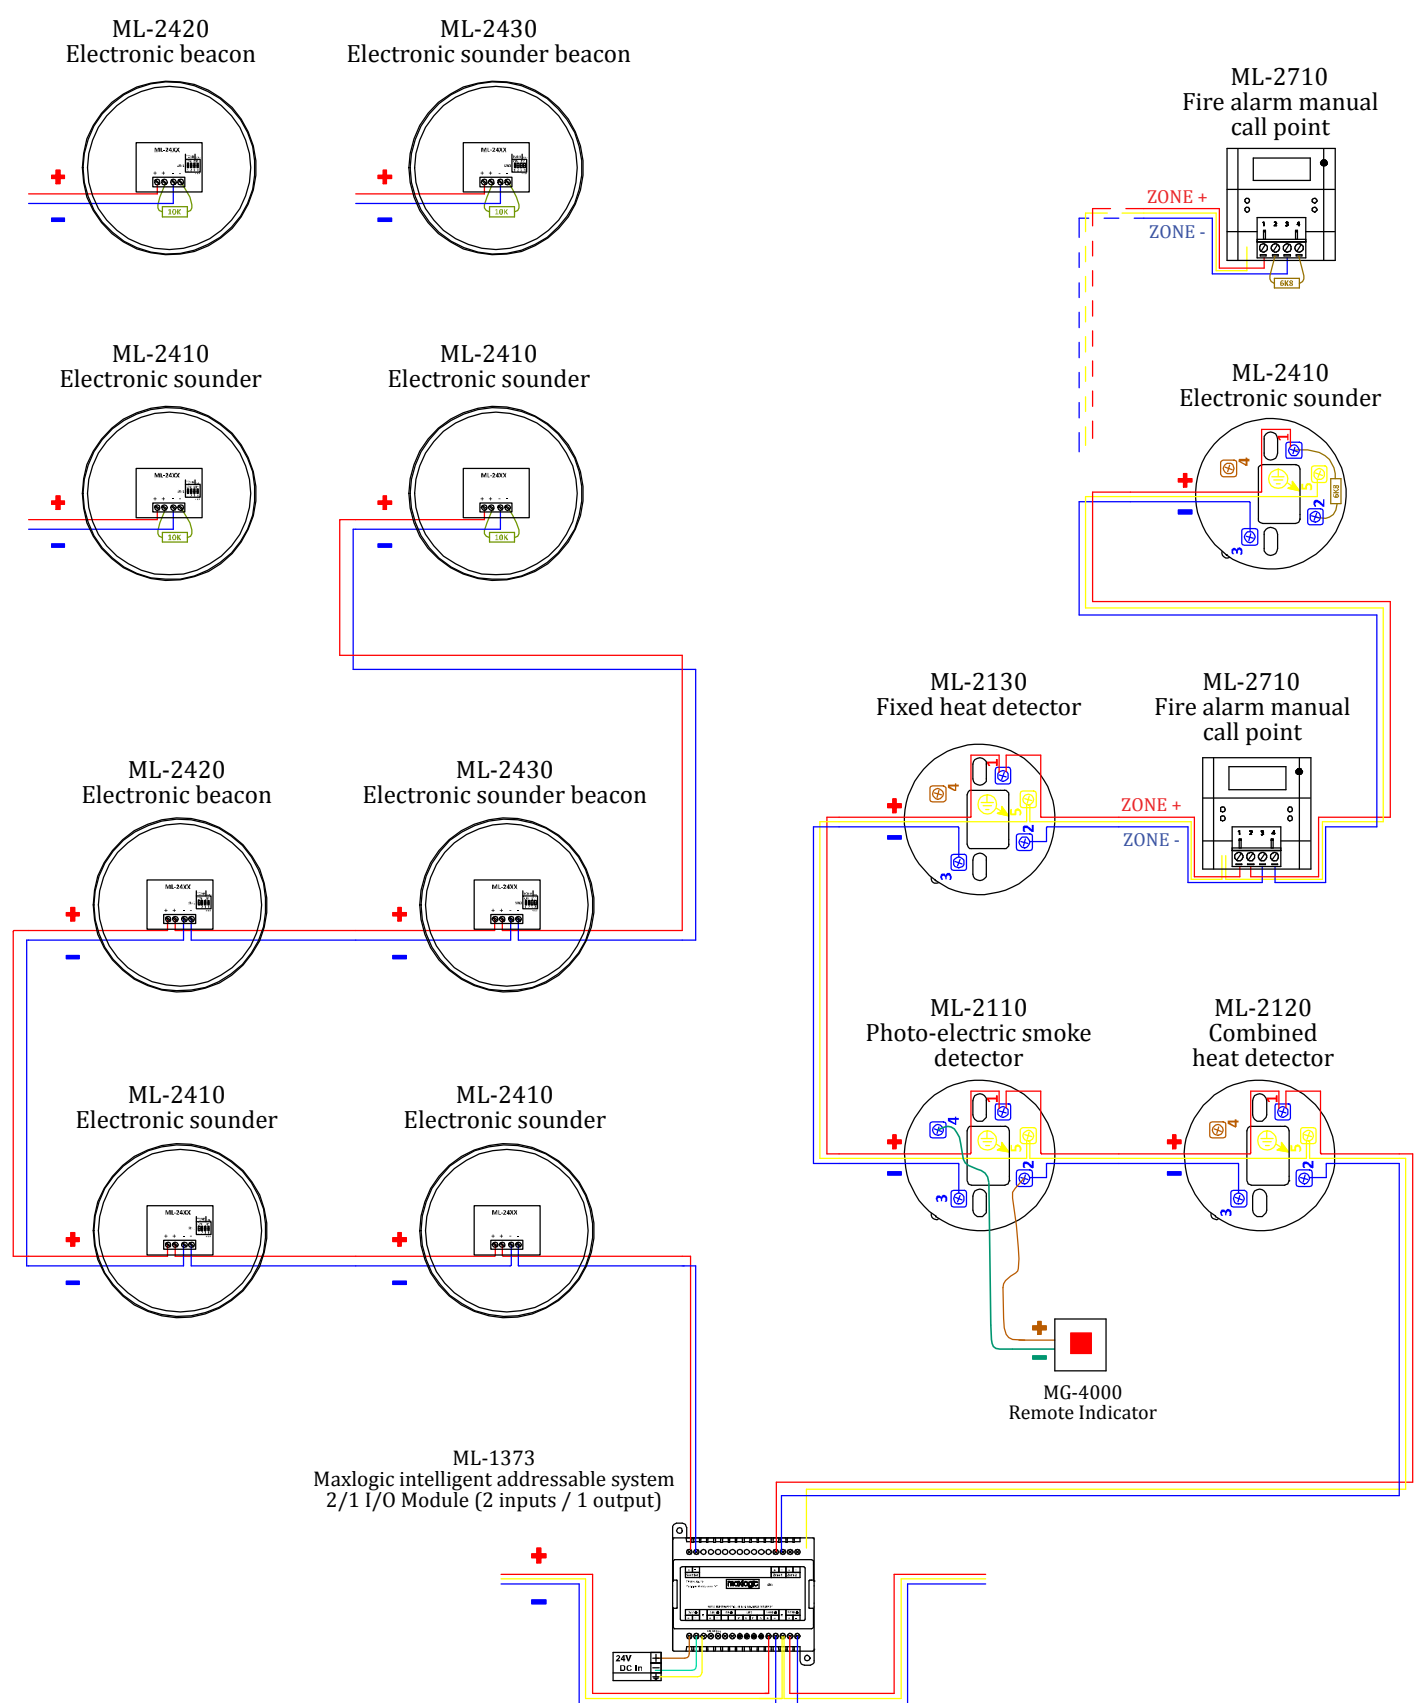

# ML-1372 MAXLOGIC INTELLIGENT ADDRESSABLE SYSTEM ZONE MONITOR MODULE, 1-WAY INPUT

ML-1372.SCI MAXLOGIC INTELLIGENT ADDRESSABLE SYSTEM ZONE MONITOR MODULE, 1-WAY INPUT, WITH SHORT CIRCUIT ISOLATOR

# ML-1373 MAXLOGIC INTELLIGENT ADDRESSABLE SYSTEM 2/1 I/O MODULE (2 INPUTS / 1 OUTPUT)