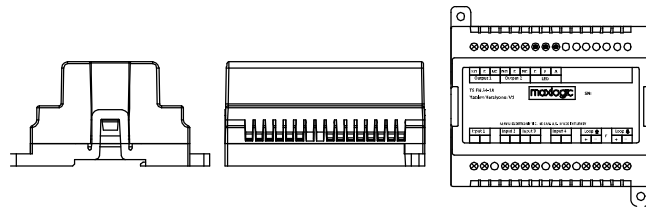

# ML-1362 MAXLOGIC INTELLIGENT ADDRESSABLE SYSTEM SWITCH MONITOR MODULE, 1-WAY INPUT

ML-1362  
Maxlogic intelligent addressable system  
switch monitor module, 1-way input

ML-1362.SCI MAXLOGIC INTELLIGENT  
ADDRESSABLE SYSTEM  
SWITCH MONITOR MODULE,  
1-WAY INPUT, WITH SHORT  
CIRCUIT ISOLATOR

ML-1362.SCI  
Maxlogic intelligent addressable system switch monitor  
module, 1-way input, with short circuit isolator

ML-1363 MAXLOGIC INTELLIGENT ADDRESSABLE SYSTEM  
2/1 I/O MODULE  
(2 INPUTS / 1 OUTPUT)

ML-1363.SCI MAXLOGIC INTELLIGENT ADDRESSABLE SYSTEM  
2/1 I/O MODULE  
(2 INPUTS / 1 OUTPUT),  
WITH SHORT CIRCUIT ISOLATOR

# ML-1366 MAXLOGIC INTELLIGENT ADDRESSABLE SYSTEM 4/2 I/O MODULE (4 INPUTS / 2 OUTPUTS)

ML-1366.SCI MAXLOGIC INTELLIGENT  
ADDRESSABLE SYSTEM  
4/2 I/O MODULE  
(4 INPUTS / 2 OUTPUTS),  
WITH SHORT CIRCUIT ISOLATOR