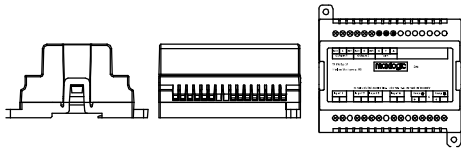

ML-1371

MAXLOGIC INTELLIGENT  
ADDRESSABLE SYSTEM  
SOUNDER CONTROL MODULE,  
1-WAY OUTPUT

ML-1371.SCI

MAXLOGIC INTELLIGENT  
ADDRESSABLE SYSTEM  
SOUNDER CONTROL MODULE,  
1-WAY OUTPUT, WITH SHORT  
CIRCUIT ISOLATOR

# ML-1372 MAXLOGIC INTELLIGENT ADDRESSABLE SYSTEM ZONE MONITOR MODULE, 1-WAY INPUT

ML-1372.SCI MAXLOGIC INTELLIGENT ADDRESSABLE SYSTEM ZONE MONITOR MODULE, 1-WAY INPUT, WITH SHORT CIRCUIT ISOLATOR