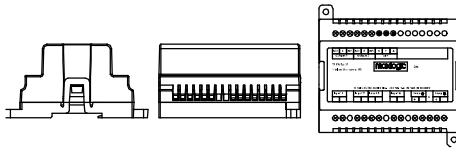

ML-1371

MAXLOGIC INTELLIGENT  
ADDRESSABLE SYSTEM  
SOUNDER CONTROL MODULE,  
1-WAY OUTPUT

ML-1371.SCI

MAXLOGIC INTELLIGENT  
ADDRESSABLE SYSTEM  
SOUNDER CONTROL MODULE,  
1-WAY OUTPUT, WITH SHORT  
CIRCUIT ISOLATOR

# ML-1372 MAXLOGIC INTELLIGENT ADDRESSABLE SYSTEM ZONE MONITOR MODULE, 1-WAY INPUT

ML-1372.SCI MAXLOGIC INTELLIGENT ADDRESSABLE SYSTEM ZONE MONITOR MODULE, 1-WAY INPUT, WITH SHORT CIRCUIT ISOLATOR