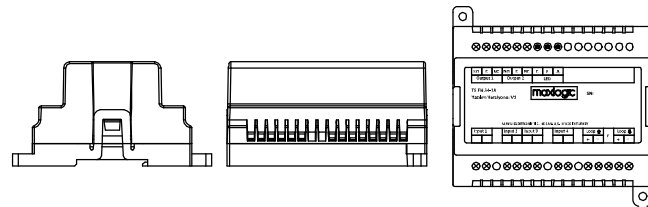

ML-1361 MAXLOGIC INTELLIGENT ADDRESSABLE SYSTEM RELAY CONTROL MODULE, 1-WAY OUTPUT

ML-1361.SCI MAXLOGIC INTELLIGENT  
ADDRESSABLE SYSTEM  
RELAY CONTROL MODULE,  
1-WAY OUTPUT, WITH SHORT  
CIRCUIT ISOLATOR

# ML-1362 MAXLOGIC INTELLIGENT ADDRESSABLE SYSTEM SWITCH MONITOR MODULE, 1-WAY INPUT

ML-1362  
Maxlogic intelligent addressable system  
switch monitor module, 1-way input

ML-1362.SCI MAXLOGIC INTELLIGENT  
ADDRESSABLE SYSTEM  
SWITCH MONITOR MODULE,  
1-WAY INPUT, WITH SHORT  
CIRCUIT ISOLATOR

ML-1362.SCI  
Maxlogic intelligent addressable system switch monitor  
module, 1-way input, with short circuit isolator

ML-1363 MAXLOGIC INTELLIGENT ADDRESSABLE SYSTEM  
2/1 I/O MODULE  
(2 INPUTS / 1 OUTPUT)

ML-1363.SCI MAXLOGIC INTELLIGENT ADDRESSABLE SYSTEM  
2/1 I/O MODULE  
(2 INPUTS / 1 OUTPUT),  
WITH SHORT CIRCUIT ISOLATOR