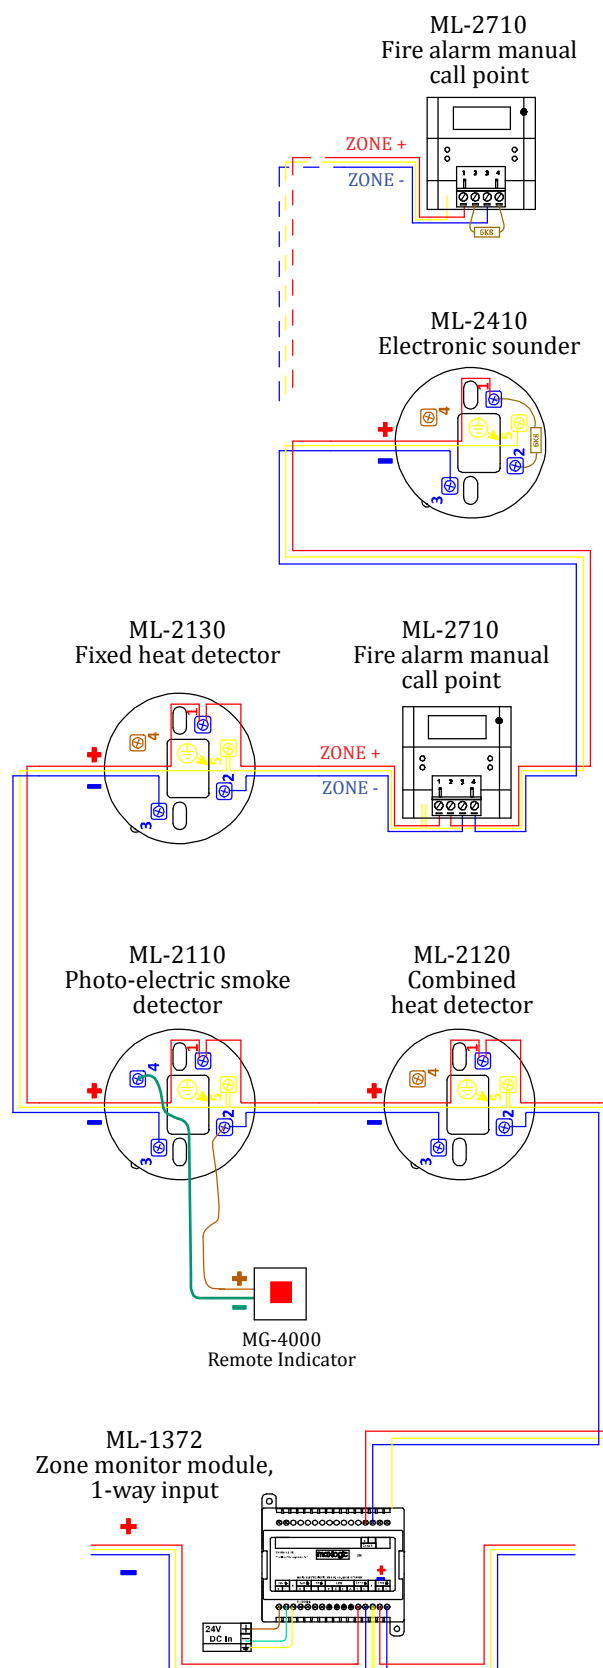

ML-1362.SCI  
Maxlogic intelligent addressable system switch monitor  
module, 1-way input, with short circuit isolator

ML-1363 MAXLOGIC INTELLIGENT ADDRESSABLE SYSTEM  
2/1 I/O MODULE  
(2 INPUTS / 1 OUTPUT)

# ML-1366 MAXLOGIC INTELLIGENT ADDRESSABLE SYSTEM 4/2 I/O MODULE (4 INPUTS / 2 OUTPUTS)

ML-1366.SCI MAXLOGIC INTELLIGENT  
ADDRESSABLE SYSTEM  
4/2 I/O MODULE  
(4 INPUTS / 2 OUTPUTS),  
WITH SHORT CIRCUIT ISOLATOR

ML-1371

MAXLOGIC INTELLIGENT  
ADDRESSABLE SYSTEM  
SOUNDER CONTROL MODULE,  
1-WAY OUTPUT

ML-1371.SCI

MAXLOGIC INTELLIGENT  
ADDRESSABLE SYSTEM  
SOUNDER CONTROL MODULE,  
1-WAY OUTPUT, WITH SHORT  
CIRCUIT ISOLATOR

# ML-1372 MAXLOGIC INTELLIGENT ADDRESSABLE SYSTEM ZONE MONITOR MODULE, 1-WAY INPUT

ML-1372.SCI MAXLOGIC INTELLIGENT ADDRESSABLE SYSTEM ZONE MONITOR MODULE, 1-WAY INPUT, WITH SHORT CIRCUIT ISOLATOR