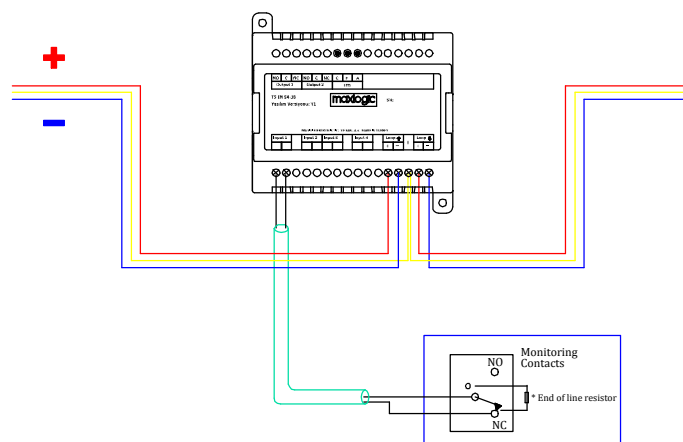

ML-1361 MAXLOGIC INTELLIGENT ADDRESSABLE SYSTEM RELAY CONTROL MODULE, 1-WAY OUTPUT

ML-1361.SCI MAXLOGIC INTELLIGENT  
ADDRESSABLE SYSTEM  
RELAY CONTROL MODULE,  
1-WAY OUTPUT, WITH SHORT  
CIRCUIT ISOLATOR

# ML-1362 MAXLOGIC INTELLIGENT ADDRESSABLE SYSTEM SWITCH MONITOR MODULE, 1-WAY INPUT

ML-1362  
Maxlogic intelligent addressable system  
switch monitor module, 1-way input

ML-1362.SCI MAXLOGIC INTELLIGENT  
ADDRESSABLE SYSTEM  
SWITCH MONITOR MODULE,  
1-WAY INPUT, WITH SHORT  
CIRCUIT ISOLATOR

ML-1362.SCI  
Maxlogic intelligent addressable system switch monitor  
module, 1-way input, with short circuit isolator

ML-1363 MAXLOGIC INTELLIGENT ADDRESSABLE SYSTEM  
2/1 I/O MODULE  
(2 INPUTS / 1 OUTPUT)

ML-1363.SCI MAXLOGIC INTELLIGENT ADDRESSABLE SYSTEM  
2/1 I/O MODULE  
(2 INPUTS / 1 OUTPUT),  
WITH SHORT CIRCUIT ISOLATOR