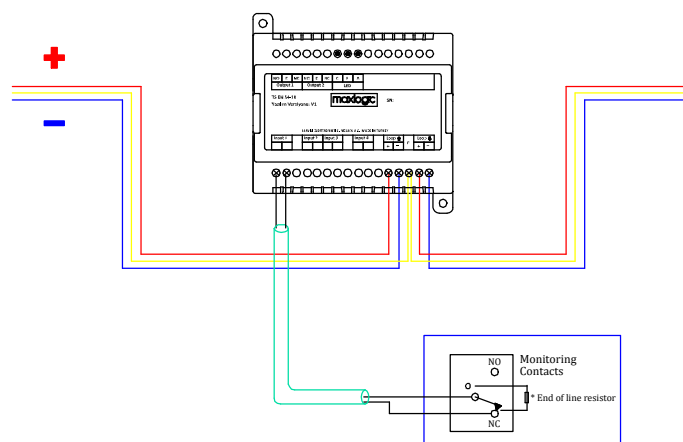

ML-1361 MAXLOGIC INTELLIGENT ADDRESSABLE SYSTEM RELAY CONTROL MODULE, 1-WAY OUTPUT

ML-1361.SCI MAXLOGIC INTELLIGENT  
ADDRESSABLE SYSTEM  
RELAY CONTROL MODULE,  
1-WAY OUTPUT, WITH SHORT  
CIRCUIT ISOLATOR

# ML-1362 MAXLOGIC INTELLIGENT ADDRESSABLE SYSTEM SWITCH MONITOR MODULE, 1-WAY INPUT

ML-1362  
Maxlogic intelligent addressable system  
switch monitor module, 1-way input

ML-1362.SCI MAXLOGIC INTELLIGENT  
ADDRESSABLE SYSTEM  
SWITCH MONITOR MODULE,  
1-WAY INPUT, WITH SHORT  
CIRCUIT ISOLATOR

ML-1362.SCI  
Maxlogic intelligent addressable system switch monitor  
module, 1-way input, with short circuit isolator

ML-1363 MAXLOGIC INTELLIGENT ADDRESSABLE SYSTEM  
2/1 I/O MODULE  
(2 INPUTS / 1 OUTPUT)

ML-1363.SCI MAXLOGIC INTELLIGENT ADDRESSABLE SYSTEM  
2/1 I/O MODULE  
(2 INPUTS / 1 OUTPUT),  
WITH SHORT CIRCUIT ISOLATOR