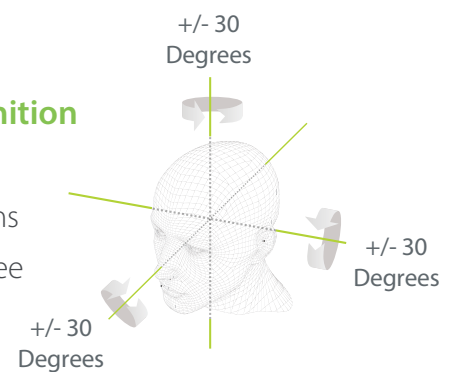

# FaceDepot-7A

Outdoor Facial Recognition Station  
with Robust and Compact Design

Proactive Facial Recognition

New Height of Anti-Spoofing

Speedy Recognition

Wide Pose Angle Acceptance

Touchless for Better Hygiene

## Features

- Enhanced Visible Light Facial Recognition with Deep Learning built-in
- 7-inch LCD display with impact-resistant glass cover
- Splash-proof design
- Wide range of lighting acceptance
- ID / MF module optional
- Maximum 10,000 face templates capacity
- High performance processor boosted by ZKTeco
- Ultrasonic distance detected sensor, 50cm ~ 150cm adjustable

### Recognition distance up to 3m long and extra wide angle recognition

The recognition distance has been greatly extended up to 3 meters long, which significantly improves maximum traffic rate. While most of algorithms only support 15-degree angle facial recognition, ZKTeco supports 30-degree angle facial recognition.

## Dimensions (mm)