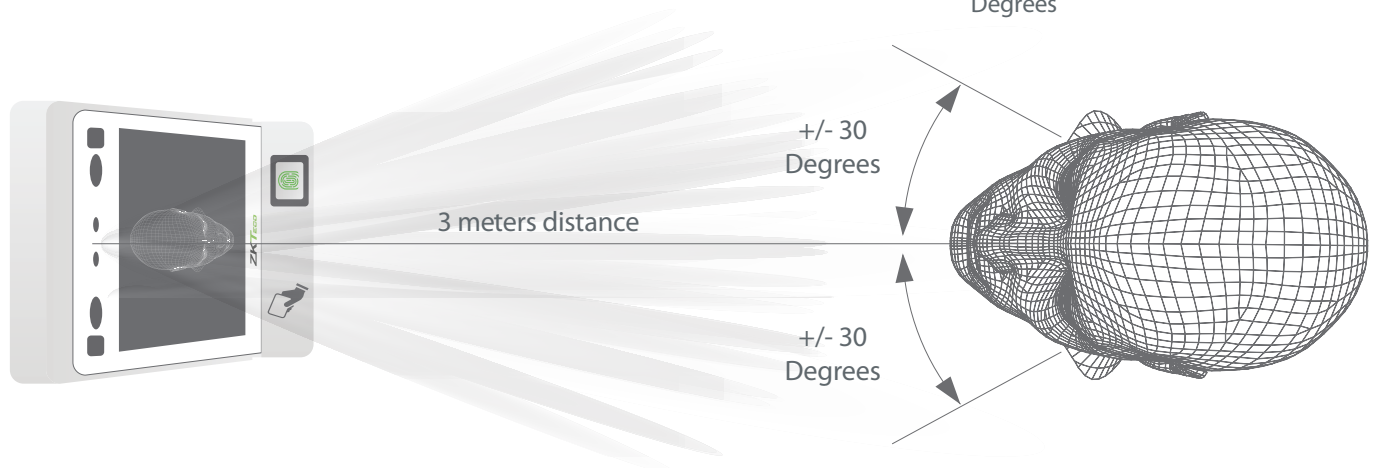

# FaceDepot-7A

Outdoor Facial Recognition Station  
with Robust and Compact Design

Proactive Facial Recognition

New Height of Anti-Spoofing

Speedy Recognition

Wide Pose Angle Acceptance

Touchless for Better Hygiene

## Features

- Enhanced Visible Light Facial Recognition with Deep Learning built-in
- 7-inch LCD display with impact-resistant glass cover
- Splash-proof design
- Wide range of lighting acceptance
- ID / MF module optional
- Maximum 10,000 face templates capacity
- High performance processor boosted by ZKTeco
- Ultrasonic distance detected sensor, 50cm ~ 150cm adjustable

### Recognition distance up to 3m long and extra wide angle recognition

The recognition distance has been greatly extended up to 3 meters long, which significantly improves maximum traffic rate. While most of algorithms only support 15-degree angle facial recognition, ZKTeco supports 30-degree angle facial recognition.

## Dimensions (mm)