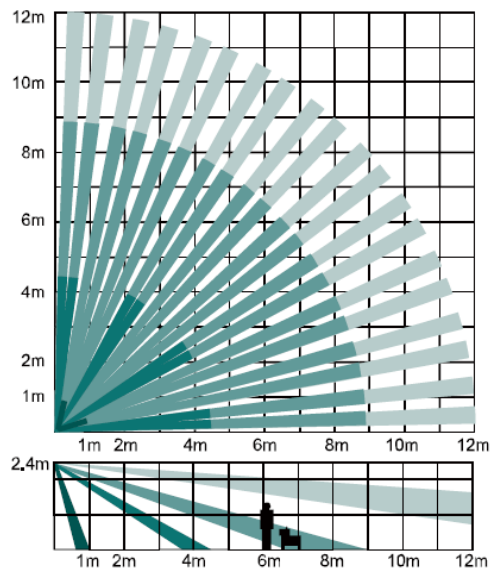

▪ Lens Diagram

▪ Specification

Detection Performance	
Detection Method	Passive Infrared, Video Verification
Sensor Model	SFG321-711
Detection Range	12m
Detection Angle	85.9°
Detection Zones	52
Detectable Speed	0.3 to 2m/s
Sensitivity	Auto, High, Pet
Pet Immunity	30Kg
White Light Filter	6500lux
Digital Temperature Compensation	Support
Creep Zone Protection	Support
Feature	
Digital Processing	Support
Sealed Optics	Support
Tamper Protection	Front, Rear
Environment Temperature Indicator	Support
Signal Strength Indicator	Support
Video	
Image Sensor	ASX340