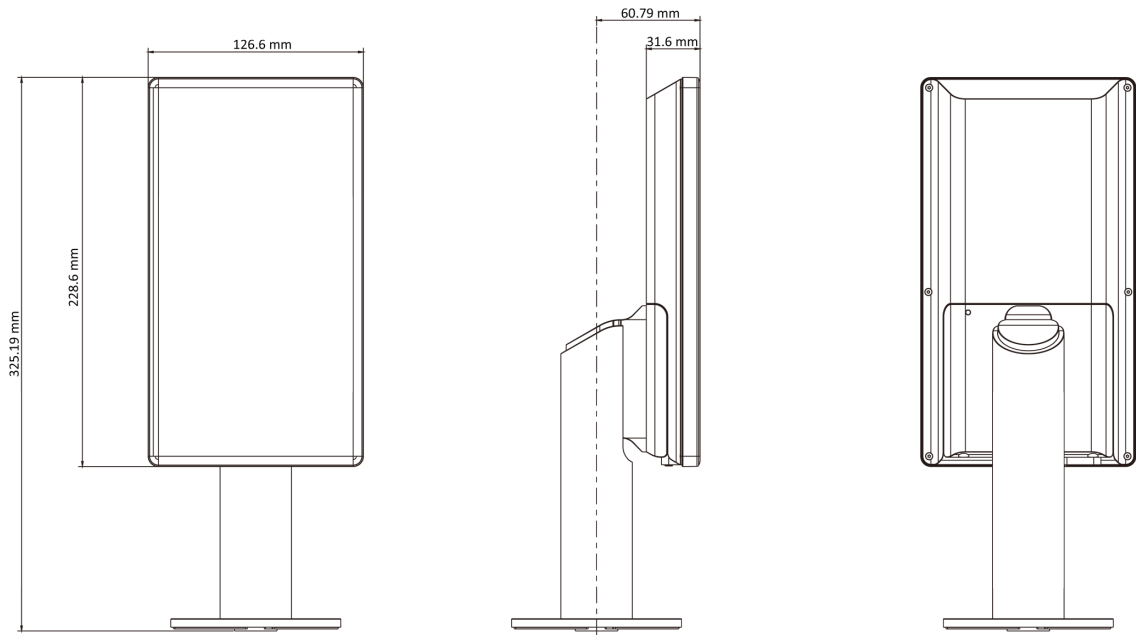

Dimensions

Accessory