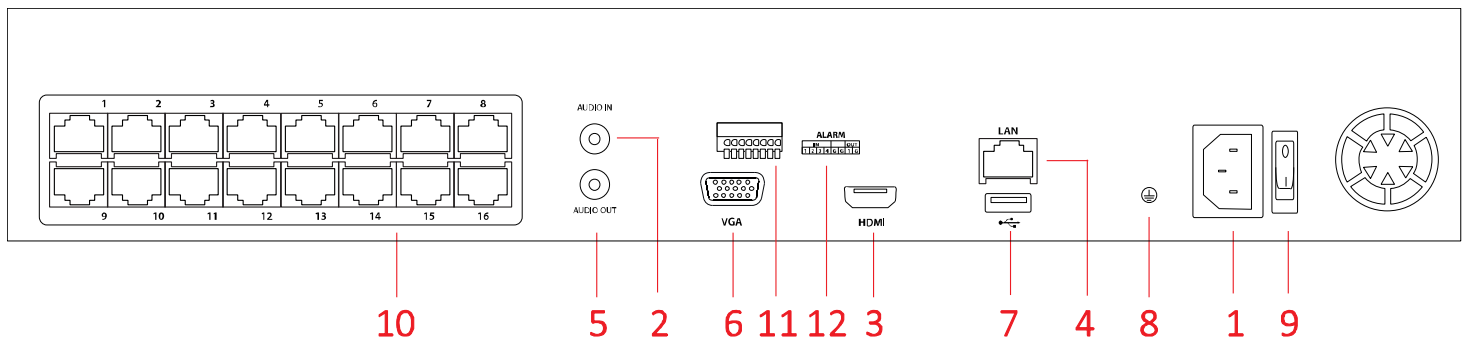

Physical Interfaces

Index	Description	Index	Description
1	Power Input	7	USB Interface
2	Audio In	8	Ground
3	HDMI Interface	9	Power Switch
4	LAN Network Interface	10	Network Interfaces with PoE function (8 interfaces for DS-7608NI-Q2/8P and 16 interfaces for DS-7616NI-Q2/16P)
5	Audio Out	11	Alarm I/O
6	VGA Interface	12	Alarm Contacts Legend