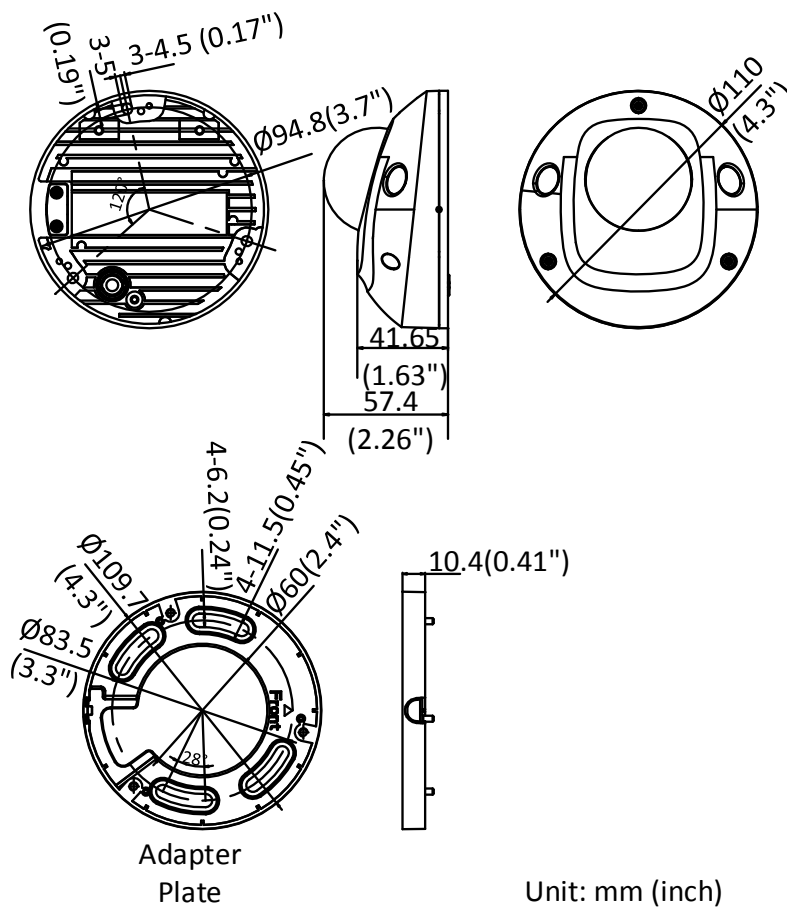

## Available Model

- DS-2XM6726FWD-I
- DS-2XM6726FWD-IS
- DS-2XM6726FWD-IM

*-I: with Coaxial power plug (  $\varnothing$  5.5 mm) for DC input, 1 RJ45 10M/100M Ethernet port*

*-IS: with Coaxial power plug (  $\varnothing$  5.5 mm) for DC input, 1 RJ45 10M/100M Ethernet port, 1 audio input (line in), 1 audio output, 1 alarm input and 1 alarm output*

## Dimension