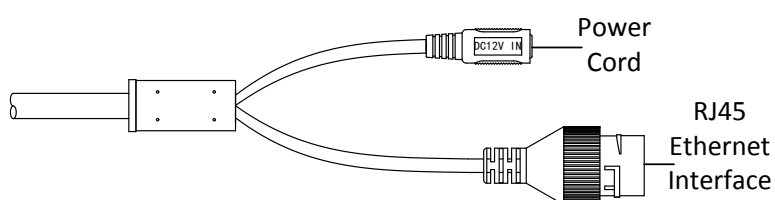

## Dimension

## Interface Description

|            | M12 Wire | R-J45 Wire |
|------------|----------|------------|
| <b>TX+</b> | 1        | 1          |
| <b>TX-</b> | 3        | 2          |
| <b>RX+</b> | 2        | 3          |
| <b>RX-</b> | 4        | 6          |

M12 Interface Description

DS-2XM6726FWD-IM Cable Interface Description

DS-2XM6726FWD-I Cable Interface Description

Distributed by

**HIKVISION®****Headquarters**

No.555 Qianmo Road, Binjiang District,  
Hangzhou 310051, China  
T +86-571-8807-5998  
overseasbusiness@hikvision.com