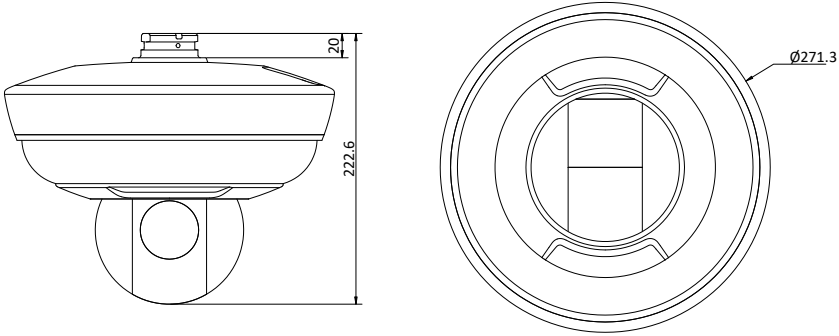

Dimensions	Φ 271.3 mm ×222.6 mm (Φ 10.68" × 8.76")
Weight	Approx. 3.2 kg (7.05 lb)

Available Model

DS-2PT5326IZ-DE (5-50 mm)(4 mm), 12 VDC & PoE+

Dimensions

Unit:mm

Accessories

DS-1602ZJ

Wall Mounting Bracket