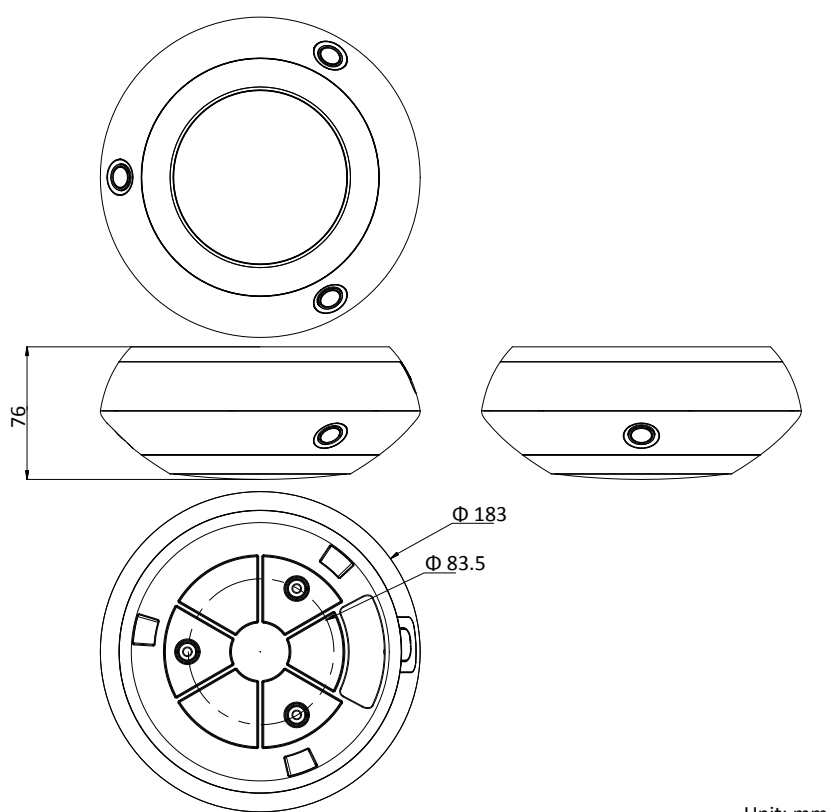

Power	12 VDC, 2.0 A & PoE (802.3 at), 42.5 to 57 VDC, 0.6 A, Class4 Max.20 W (Max. 6 W for IR)
Working Temperature	-10°C to 50°C (14°F to 122°F)
Working Humidity	≤ 90%
Protection Level	TVS 2000V Lightning Protection, Surge Protection and Voltage Transient Protection
Material	PC & Aluminum alloy
Dimensions	Φ 183 mm × 76 mm (Φ 7.20" × 2.99")
Weight	Approx. 0.68 kg (1.50 lb)

Available Model

DS-2PT3306IZ-DE3(2mm), 12 VDC & PoE (802.3 at, class 4)

Dimensions

Unit: mm

Accessories

DS-1294ZJ-TRL Wall Mounting Bracket

DS-1271ZJ-PT10 Pandent Mounting Bracket

Distributed by