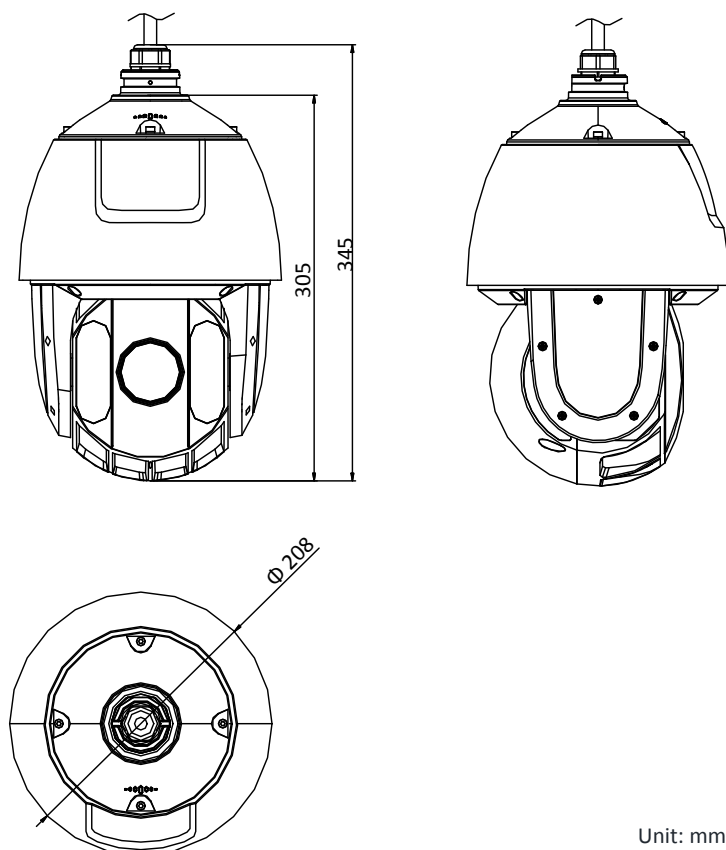

Working Temperature	-30°C to 65°C (-22°F to 149°F)
Working Humidity	≤ 90%
Protection Level	IP66 Standard, 4000V Lightning Protection, Surge Protection and Voltage Transient Protection
Material	ADC 12, PC, PC+10% GF
Dimensions	Φ 208 mm × 345 mm (Φ 8.19" × 13.58")
Weight	Approx. 3.3 kg (7.28 lb)

DORI

The DORI (detect, observe, recognize, identify) distance gives the general idea of the camera ability to distinguish persons or objects within its field of view.

It is calculated based on the camera sensor specification and the criteria given by EN 62676-4: 2015.

DORI	Detect	Observe	Recognize	Identify
Definition	25 px/m	63 px/m	125 px/m	250 px/m
Distance (Tele)	1963.6 m (6442.4 ft)	779.2 m (2556.5 ft)	392.7 m (1288.5 ft)	196.4 m (644.2 ft)

Available Model

DS-2DE5232IW-AE (E), 24 VAC & Hi-PoE

Dimensions