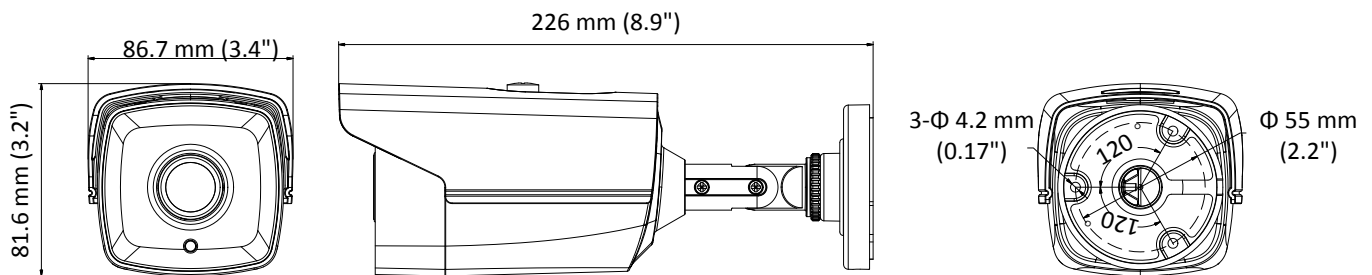

Dimensions