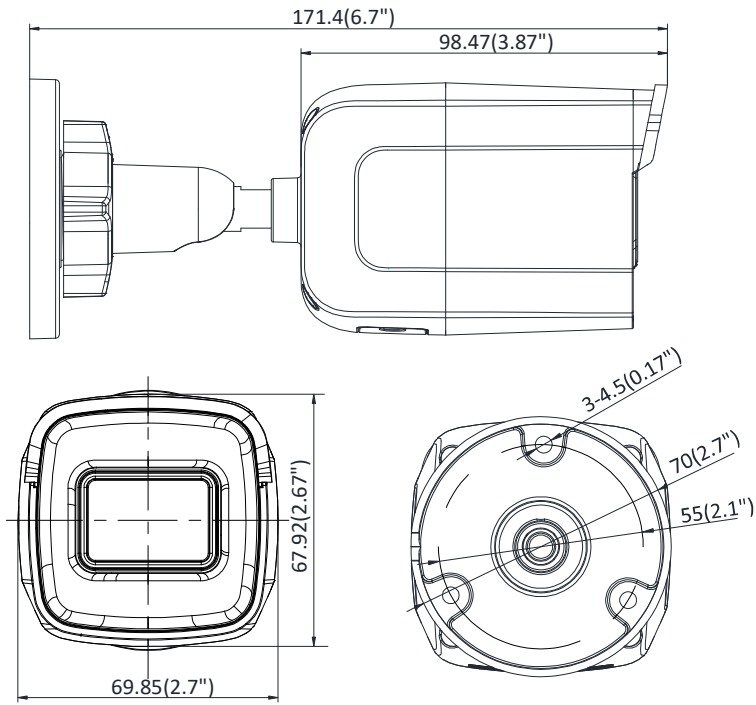

Interface

Communication Interface	1-port RJ45 10M/100M self-adaptive Ethernet port
On-Board Storage	Built-in microSD/SDHC/SDXC slot, up to 128 GB
Reset Button	Yes
SVC	H.265 and H.264 encoding support

Smart Features

Behavior Analysis	Line crossing detection, intrusion detection, unattended baggage detection, object removal detection
Exception Detection	Scene change detection
Face Detection	Yes

General

Operating Conditions	-22° F to 140° F (-30° C to 60° C), humidity 95% or less (non-condensing)
Power Supply	12 VDC ± 25%, PoE (802.3af, class 3), 5.5 mm coaxial power plug
Power Consumption	12 VDC, 0.5 A, maximum: 6 W, PoE: (802.3af, 36 VDC to 57 VDC), 0.2 A to 0.1 A, maximum: 7.5 W
IR Range	Up to 100 ft (30 m)
Wavelength	850 nm
Protection Level	IP67, IK10
Dimensions	2.8" × 2.7" × 6.7" (70 mm × 68 mm × 171)
Weight	1.50 lbs (0.70 kg)

Accessories

Dimensions

Unit: mm (inch)