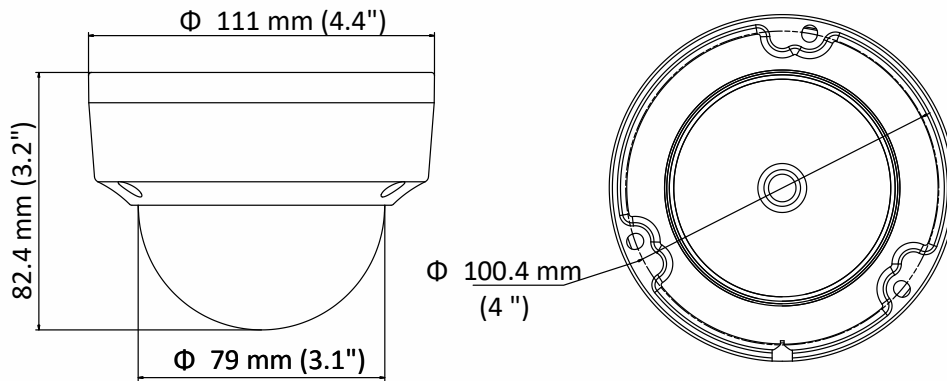

Dimension

Accessory

Distributed by

HIKVISION®

Headquarters

No.555 Qianmo Road, Binjiang District,
Hangzhou 310051, China
T +86-571-8807-5998
overseasbusiness@hikvision.com

Hikvision USA
T +1-909-895-0400
sales.usa@hikvision.com

Hikvision Italy
T +39-0438-6902
info.it@hikvision.com

Hikvision Singapore
T +65-6684-4718
sg@hikvision.com

Hikvision Africa
T +27 (10) 0351172
sale.africa@hikvision.com

Hikvision Europe
T +31-23-55-42-770
info.eu@hikvision.com

Hikvision France
T +33(0)1-85-330-450
info.fr@hikvision.com

Hikvision Oceania
T +61-2-8599-4233
salesau@hikvision.com

Hikvision Hong Kong
T +852-2151-1761

Hikvision Middle East
T +971-4-8816086
salesme@hikvision.com

Hikvision Spain
T +34-91-737-16-55
info.es@hikvision.com

Hikvision Canada
T +1-909-895-0400
sales.usa@hikvision.com

Hikvision Russia
T +7-495-669-67-99
saleru@hikvision.com

Hikvision Poland
T +48-22-460-01-50
poland@hikvision.com

Hikvision Korea
T +82-31-731-8841
sales.korea@hikvision.com

Hikvision India
T +91-22-28469900
sales@pramahikvision.com

Hikvision UK
T +01628-902140
support.uk@hikvision.com

Hikvision Brazil
T +55 11 3318-0050
Latam.support@hikvision.com