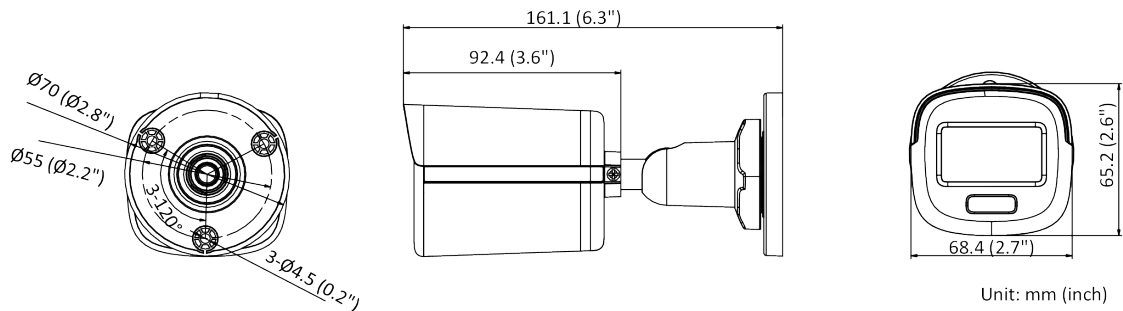

Image	
Day/Night Switch	Day, Night, Auto, Schedule
Image Enhancement	BLC, HLC, 3D DNR
Image Settings	Rotate mode, saturation, brightness, contrast, sharpness, gain, white balance adjustable by client software or web browser
Interface	
Communication Interface	1 RJ45 10M/100M self-adaptive Ethernet port
Intelligent (Traditional Algorithm)	
Basic Event	Motion detection, exception (illegal login)
General	
Linkage Method	Upload to FTP/NAS, notify surveillance center, send email, trigger recording, trigger capture *Note: External device is required.
Web Client Language	English
General Function	Anti-flicker, heartbeat, mirror, privacy masks, flash log, password reset via e-mail, pixel counter
Software Reset	Reset via web browser and client software
Storage Conditions	-30 °C to 60 °C (-22 °F to 140 °F). Humidity 95% or less (non-condensing)
Startup and Operating Conditions	-30 °C to 60 °C (-22 °F to 140 °F). Humidity 95% or less (non-condensing)
Power Supply	12 VDC ± 25%, PoE: 802.3af, Type 1 Class 3, reverse polarity protection
Power Consumption and Current	12 VDC, 0.30 A, max. 3.6 W PoE (802.3af, 36 V to 57 V), 0.20 A to 0.10 A, max. 4.5W
Power Interface	Ø5.5 mm coaxial power plug
Material	Metal
Camera Dimension	68.4 × 65.2 × 161.1 mm (2.7" × 2.6" × 6.3")
Package Dimension	172 × 104 × 80 mm (6.8" × 4.1" × 3.1")
Camera Weight	Approx. 420 g (0.9 lb.)
With Package Weight	Approx. 510g (1.1 lb.)
Approval	
EMC	FCC (47 CFR Part 15, Subpart B); CE-EMC (EN 55032: 2015, EN 61000-3-2: 2014, EN 61000-3-3: 2013, EN 50130-4: 2011 +A1: 2014); RCM (AS/NZS CISPR 32: 2015); IC (ICES-003: Issue 6, 2016); KC (KN 32: 2015, KN 35: 2015)
Safety	UL (UL 60950-1); CB (IEC 60950-1:2005 + Am 1:2009 + Am 2:2013); CE-LVD (EN 60950-1:2005 + Am 1:2009 + Am 2:2013); BIS (IS 13252(Part 1):2010+A1:2013+A2:2015)
Environment	CE-RoHS (2011/65/EU); WEEE (2012/19/EU); Reach (Regulation (EC) No 1907/2006)
Protection	Ingression protection: IP67 (IEC 60529-2013)

## ▪ Dimension