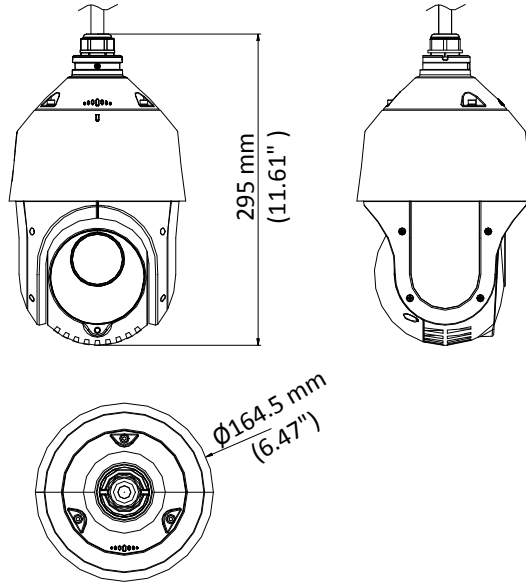

The embedded CMOS chip makes WDR, and real-time 1920 × 1080 resolution possible. With the help of the 25× optical zoom, and IR cut filter, the camera offers more details over an expansive area.

- 1/2.8" HD progressive scan CMOS
- 1920 × 1080 resolution
- 25× optical zoom
- 120 dB true WDR (Wide Dynamic Range)
- Up to 100 m IR distance
- 3D intelligent positioning
- Switchable TVI/AHD/CVI/CVBS

| <b>Infrared</b>     |   |
|---------------------|---|
| IR Distance         | Up to 100 m   |
| IR Intensity        | Automatically adjusted depending on the zoom ratio  |
| <b>Input/Output</b> |   |
| Video Output        | 1 turbo 1080p output/1 CVBS output, (NTSC or PAL composite, BNC)  |
| RS-485 Interface    | Half-duplex mode<br>Self-adaptive HIKVISION, Pelco-P, Pelco-D protocol  |
| UTC function        | UTC protocol (or HIKVISION-C protocol in previous DVR)  |
| <b>General</b>      |   |
| Menu Language       | English   |
| Power               | 12 VDC<br>Max.20 W (IR:7 W)   |
| Working Temperature | -30° C to 65° C (-22° F to 149° F)  |
| Working Humidity    | 90% or less   |
| Protection Level    | IP66 standard (outdoor dome)<br>TVS 4,000 V lightning protection, surge protection and voltage transient protection |
| Mounting            | Various mounting modes optional   |
| Dimension           | Ø 164.5 mm × 295 mm (Ø 6.47" × 11.61")  |
| Weight (approx.)    | 2 Kg (4.41 lb.)   |

## Dimensions