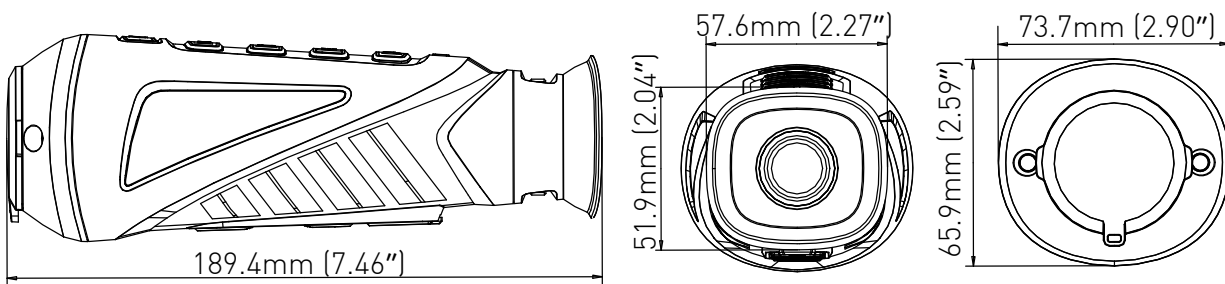

Wide Range Coverage for Different Specifications

Note: The table below is only for reference, the performance varies from model to model, and the specific data is based on 17 μm pixel space-between.

Lens (focal length)	10mm	15mm	25mm	35mm	50mm	75mm
Detection range (Vehicles)	902m	1353m	2255m	3157m	4510m	6765m
Detection range (Humans)	294m	441m	735m	1029m	1471m	2206m
Recognition range (Vehicles)	225m	338m	564m	789m	1127m	1691m
Recognition range (Humans)	74m	110m	184m	257m	368m	551m
Identification range (Vehicles)	113m	169m	282m	395m	564m	846m
Identification range (Humans)	37m	55m	92m	129m	184m	276m

Order Models

DS-2TS03-25UM/W

Dimensions

Distributed by

Headquarters

No.555 Qianmo Road, Binjiang District,
Hangzhou 310051, China
T +86-571-8807-5998
overseasbusiness@hikvision.com

Hikvision USA
T +1-909-895-0400
sales.usa@hikvision.com