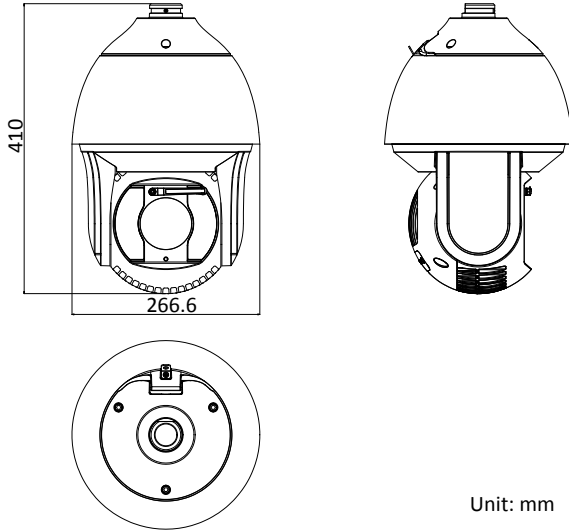

Order Model

DS-2DF8836IX-AEL, without wiper, 24 VAC & Hi-PoE

DS-2DF8836IX-AELW, with wiper, 24 VAC & Hi-PoE

Dimensions

Unit: mm