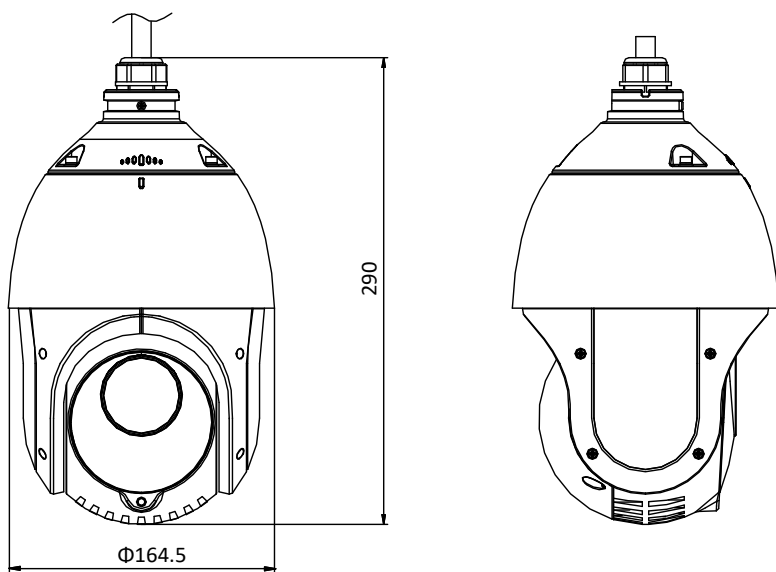

Working Humidity	≤ 90%
Protection Level	IP66 Standard, TVS 4000V Lightning Protection, Surge Protection and Voltage Transient Protection
Material	ADC 12, PC+10% GF
Dimensions	Φ 164.5 mm × 290 mm (Φ 6.48" × 11.42")
Weight	Approx. 2 kg (4.41 lb)

Available Model

DS-2DE4425IW-DE (C), 12 VDC & PoE+ (802.3 at, class 4)

Dimensions

Unit: mm