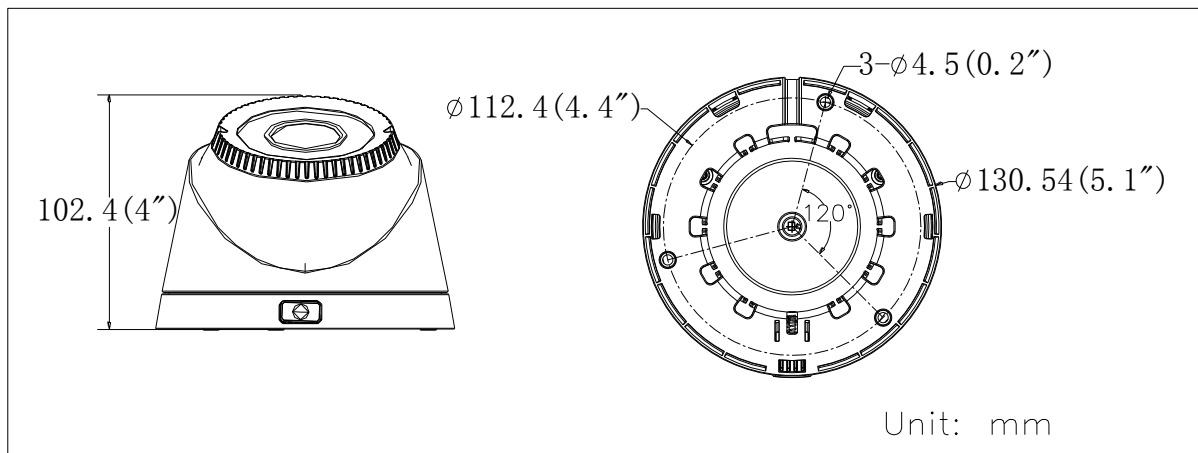

## Specifications

<b>Camera</b>	
Image Sensor	2MP CMOS Image Sensor
Signal System	PAL/NTSC
Effective Pixels	1930(H)*1088(V)
Min. illumination	0.01 Lux @ (F1.2,AGC ON),0 Lux with IR
Shutter Time	1/25(1/30)s to 1/50,000s
Lens	2.8 - 12 mm @ F1.4
	Angle of view: 114.5° - 35.1°
Lens Mount	φ14
Day & Night	ICR
Angle Adjustment	Pan: 0 - 360°, Tilt: 0 - 75°, Rotation: 0 - 360°
Synchronization	Internal synchronization
Video Frame Rate	1080p@25fps/1080p@30fps
HD Video Output	1 Analog HD output
S/N Ratio	>62dB
<b>Menu</b>	
Camera ID	On/off (0-255)
AGC	Support
D/N Mode	Color/BW/Auto/EXT
White Balance	Auto/User/Push/8000K/6000K/4200K/3000K
Privacy Mask	On/Off, maximum 2 zones
Motion Detection	On/Off, maximum 4 zones
BLC	Support
Anti-flicker	On/Off
Language	English/Chinese
Functions	Digital noise reduction, Mirror
<b>General</b>	
Operating Conditions	-40 °C – 60 °C (-40 °F – 140 °F), Humidity 90% or less (non-condensing)
Power Supply	12 VDC ± 15%
Power Consumption	Max. 4.5W
Protection Level	IP66
IR Range	Up to 40m
Communication	Up the coax, Protocol: HIKVISION-C(TVI output)
Dimensions	Φ130.54 × 102.4mm (Φ5.1" × 4")
Weight	600 g

## Dimensions