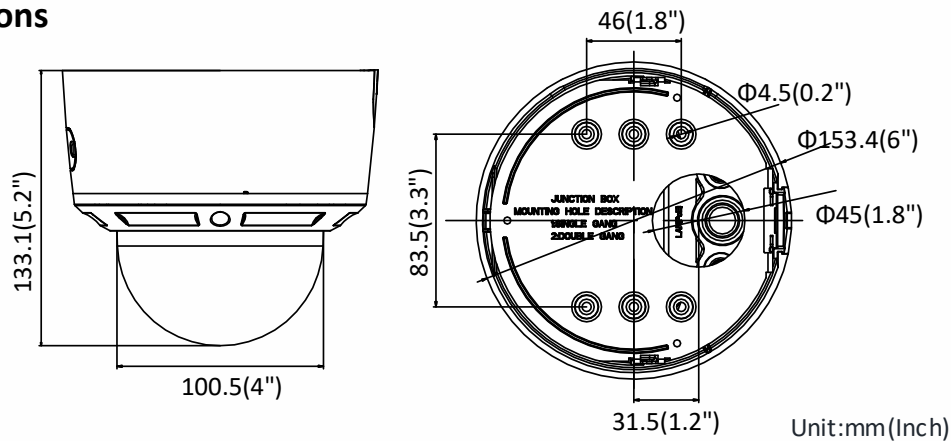

Dimensions

Accessories

Distributed by

DS-1227ZJ-DM37
In-ceiling Mount

DS-1473ZJ-155(Black)
Wall Mount

DS-1475ZJ-SUS(Black)
Vertical pole mount

Headquarters

No.555 Qianmo Road, Binjiang District,
Hangzhou 310051, China
T +86-571-8807-5998
overseasbusiness@hikvision.com

Hikvision USA
T +1-909-895-0400
sales.usa@hikvision.com

Hikvision Italy
T +39-0438-6902
info.it@hikvision.com

Hikvision Singapore
T +65-6684-4718
sg@hikvision.com

Hikvision Africa
T +27 (10) 0351172
sale.africa@hikvision.com

Hikvision Europe
T +31-23-55-42-770
info.eu@hikvision.com

Hikvision France
T +33(0)1-85-330-450
info.fr@hikvision.com

Hikvision Oceania
T +61-2-8599-4233
salesau@hikvision.com

Hikvision Hong Kong
T +852-2151-1761

Hikvision Middle East
T +971-4-8816086
salesme@hikvision.com

Hikvision Spain
T +34-91-737-16-55
info.es@hikvision.com

Hikvision Canada
T +1-909-895-0400
sales.usa@hikvision.com

Hikvision Russia
T +7-495-669-67-99
saleru@hikvision.com

Hikvision Poland
T +48-22-460-01-50
poland@hikvision.com

Hikvision Korea
T +82-31-731-8841
sales.korea@hikvision.com

Hikvision India
T +91-22-28469900
sales@pramahikvision.com

Hikvision UK
T +01628-902140
support.uk@hikvision.com

Hikvision Brazil
T +55 11 3318-0050
Latam.support@hikvision.com