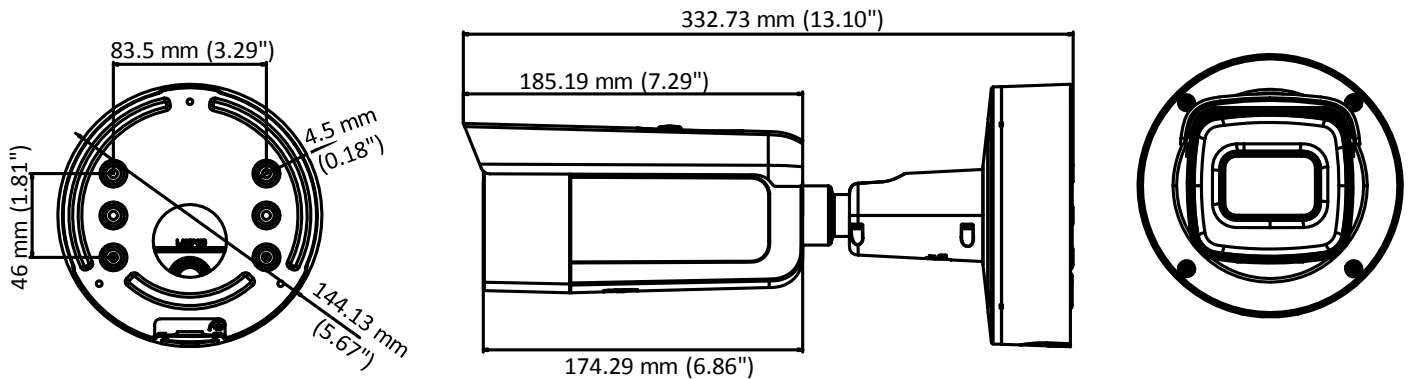

Dimensions

Accessories

Distributed by